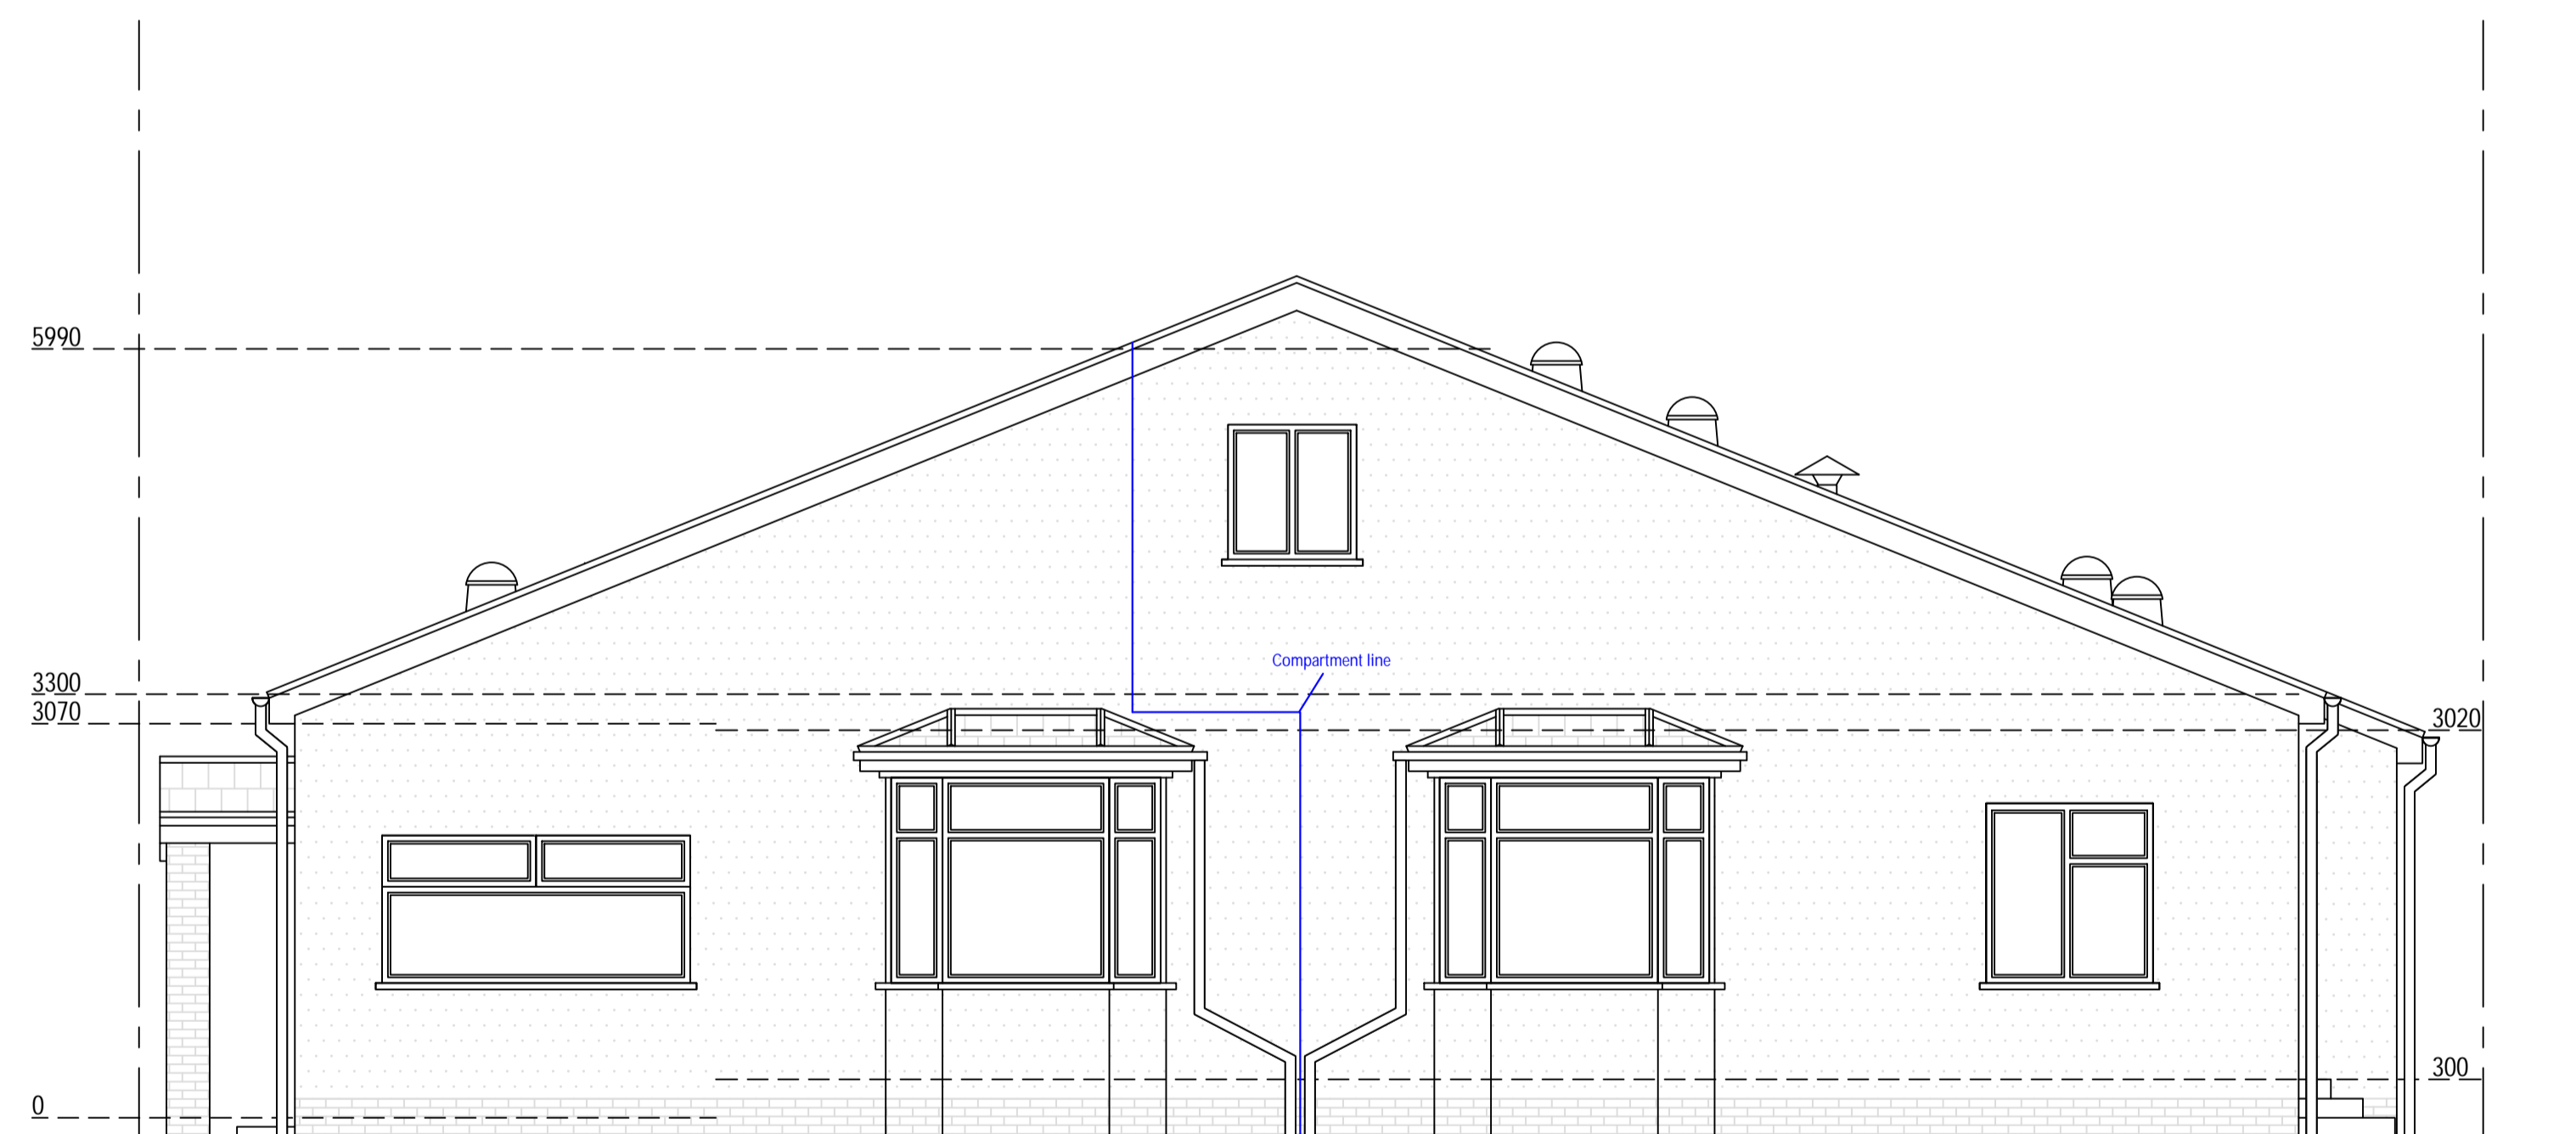

Proposed East Elevation

Proposed North Elevation

Proposed Materials:
 Walls: Render (to match existing)
 Windows: Double glazed (to match existing)

Arkiplan

ArkiPlan Architectural Ltd Enquiries@ArkiPlan.co.uk
 Lytchett House, 13 Freeland Park, Wareham Road, Poole, Dorset, BH16 6FA

Site	Serempore, Newport Road, Castleton, Cardiff CF3 2UR	Date	11.12.2024
		Sheet	24-2354 D09 REV 0
		Job	Flat Conversion
Title Number	CYM323694	Scale	1:50 @A1, 1:100 @A3
		Title	As Shown