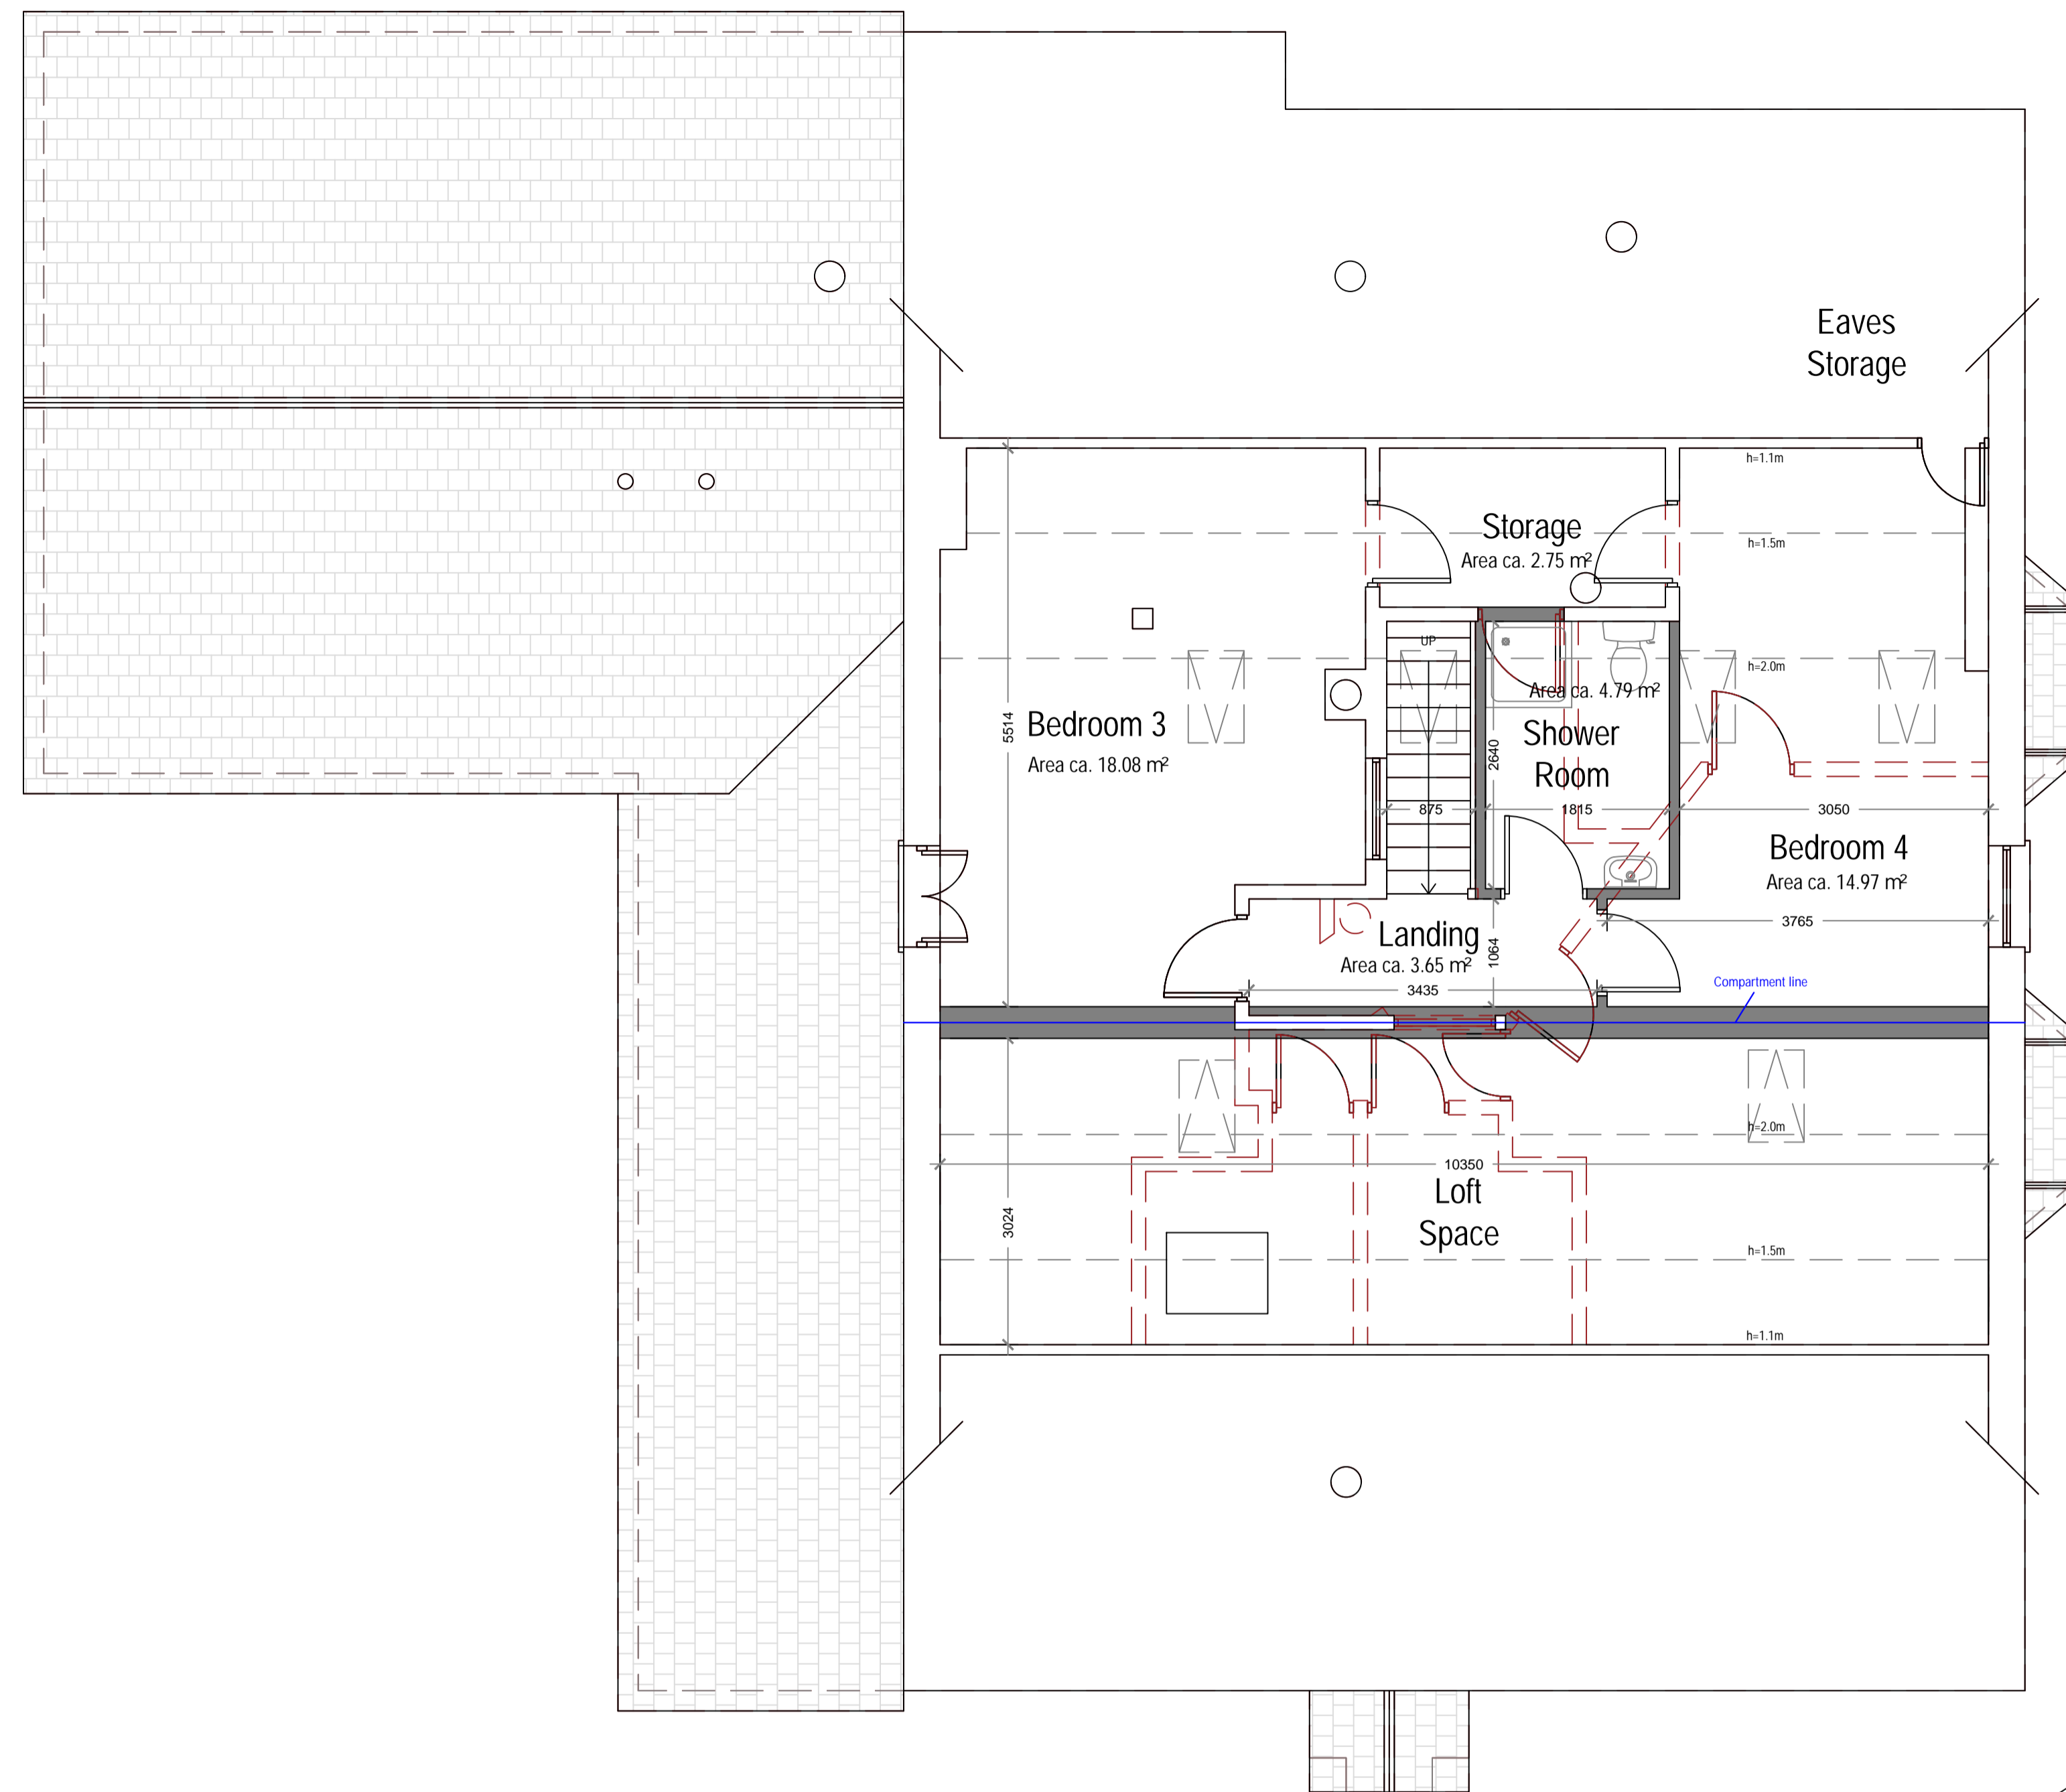

Symbol Key:

- Boundary line
- - - Demolished
- - - Details above

Proposed First Floor Plan

Area ca. for dwelling A 0.00 m²

Area ca. for dwelling B 48.39 m²

Arkiplan			
<small>ArkiPlan Architectural Ltd Enquiries@ArkiPlan.co.uk Lytchett House, 13 Freeland Park, Wareham Road, Poole, Dorset, BH16 6FA</small>			
Site	Serempore, Newport Road, Castleton, Cardiff CF3 2UR	Date	11.12.2024
		Sheet	24-2354 D05 REV 0
		Job	Flat Conversion
Title Number	CYM323694	Scale	1:50 @A1, 1:100 @A3
		Title	As Shown