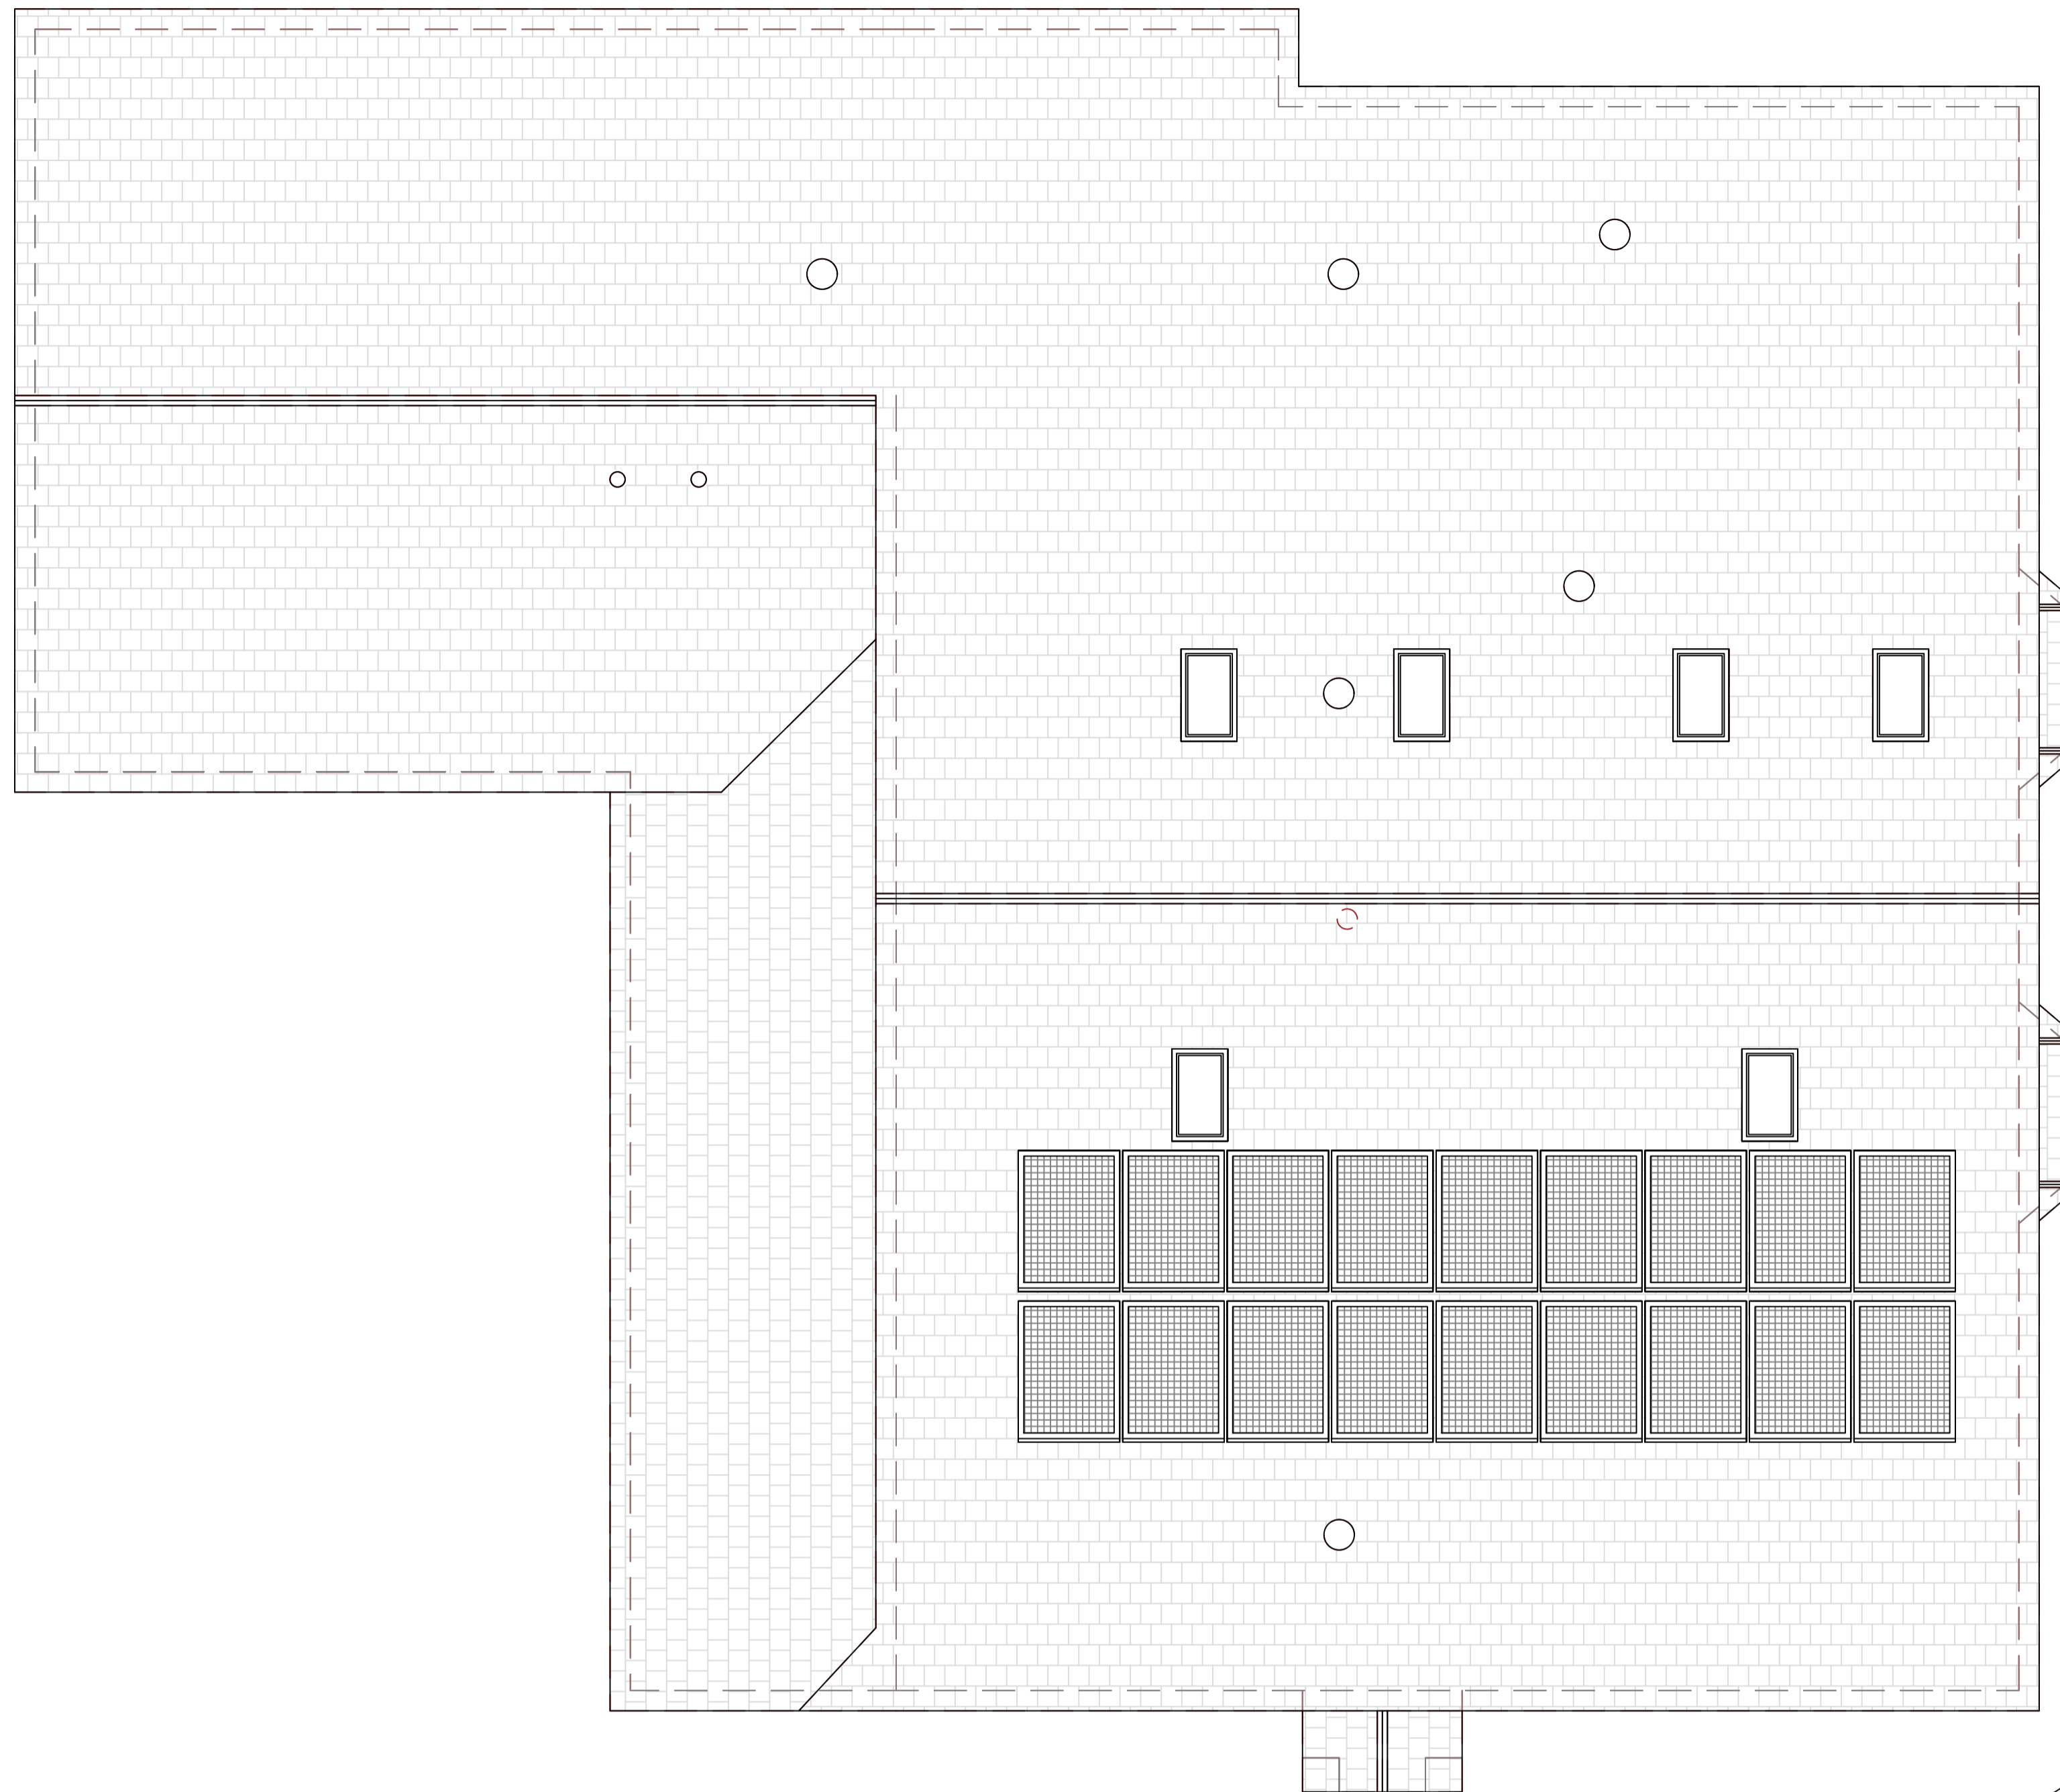

Symbol Key:

-  Boundary line
-  Demolished
-  Details above

Proposed Roof Plan

			
<small>ArkiPlan Architectural Ltd Enquiries@ArkiPlan.co.uk Lytchett House, 13 Freeland Park, Wareham Road, Poole, Dorset, BH16 6FA</small>			
Site	Serempore, Newport Road, Castleton, Cardiff CF3 2UR	Date	11.12.2024
		Sheet	24-2354 D07 REV 0
		Job	Flat Conversion
Title Number	CYM323694	Scale	1:50 @A1, 1:100 @A3
		Title	As Shown