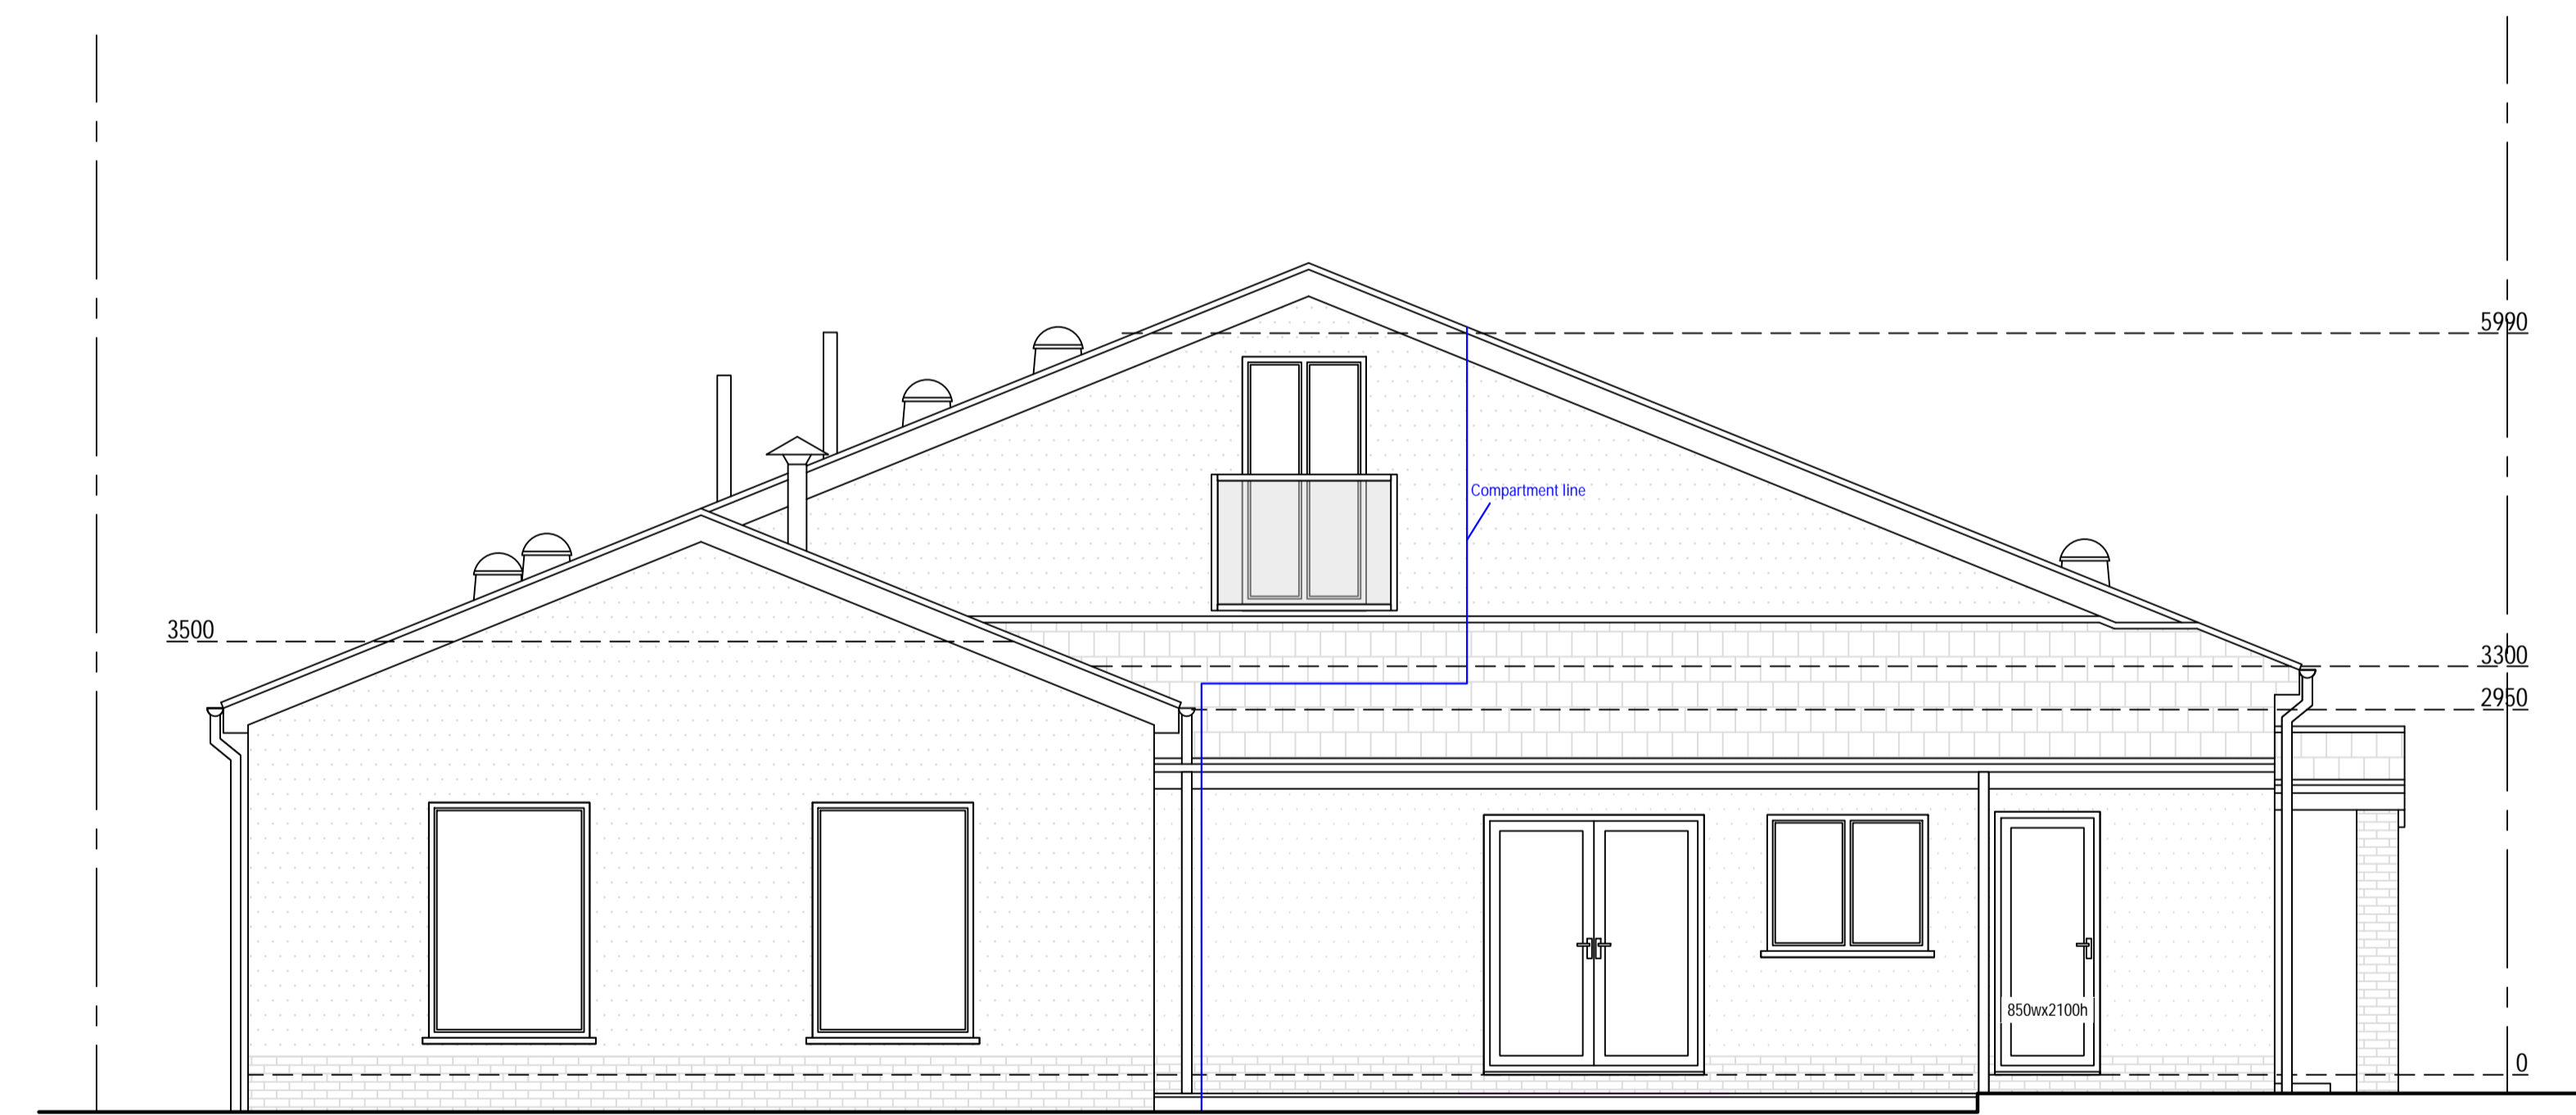

Proposed West Elevation

Proposed South Elevation

Proposed Materials:
 Walls: Render (to match existing)
 Windows: Double glazed (to match existing)

 Arkiplan Architectural Ltd Enquiries@ArkiPlan.co.uk Lytchett House, 13 Freeland Park, Wareham Road, Poole, Dorset, BH16 6FA		Date	11.12.2024
		Sheet	24-2354 D11 REV 0
Site	Serempore, Newport Road, Castleton, Cardiff CF3 2UR	Job	Flat Conversion
		Scale	1:50 @A1, 1:100 @A3
Title Number	CYM323694	Title	As Shown