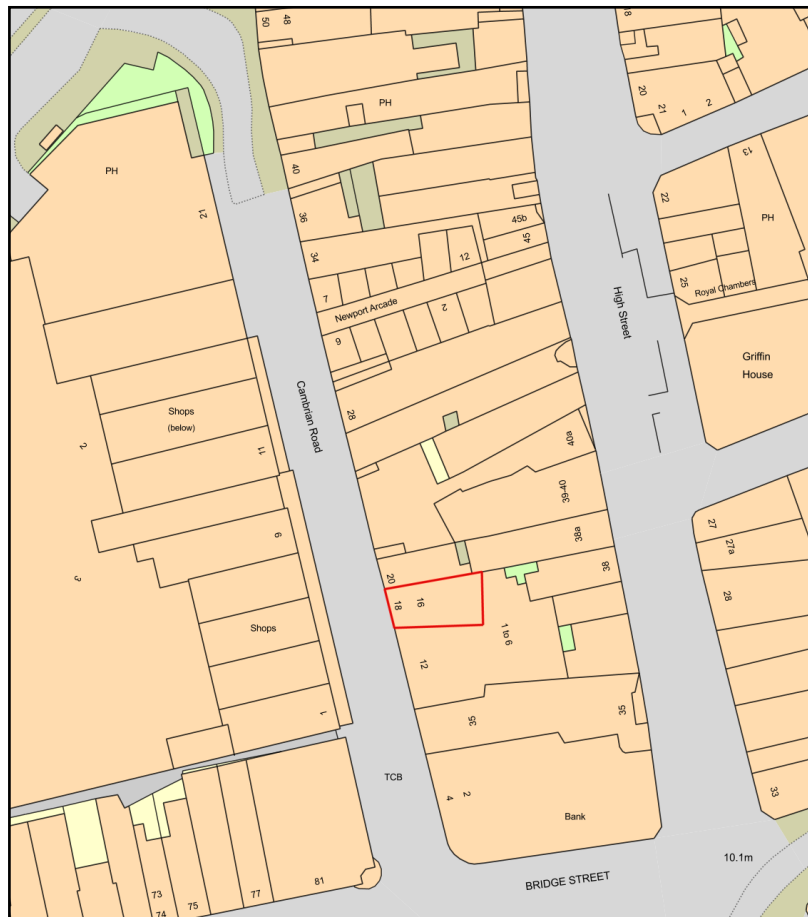

# Location Plan 16 -18 Cambrian Road, Newport, NP20 4AB

Plan Produced for: **Stuart Nicholson - Burlesque**

Date Produced: 18 Feb 2024

Plan Reference Number: TQRQM24049163652009

Scale: 1:1250 @ A4