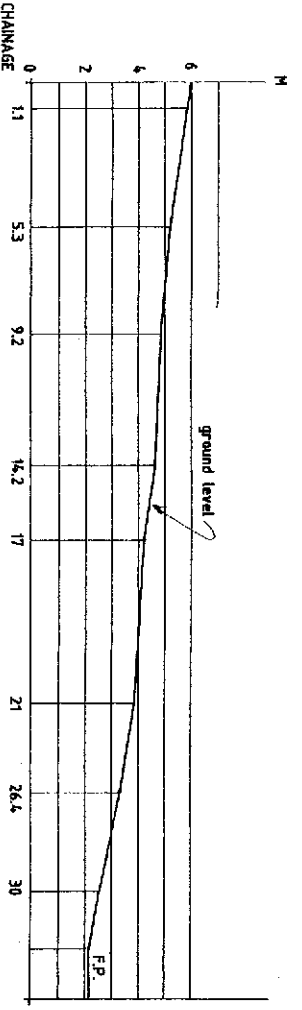

EXISTING SITE PLAN

SECTION X-X

SECTION Z-Z

SITE PLANS OF THE LAND AT - NO. 1 TRINITY VIEW,
 CAERLEON, NEWPORT, S. WALES. NP18 3SU
 SCALE - 1:200 AT A3

TOPOGRAPHICAL SURVEY OF SITE AT N° 1 TRINITY
 VIEW CAERLEON NEWPORT NP18 3SU
 DRG. REF. 101