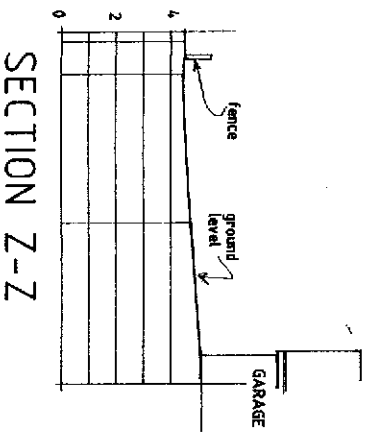

EXISTING SITE PLAN

SECTION X-X

SECTION Z-Z

SITE PLANS OF THE LAND AT - NO. 1 TRINITY VIEW,
 CAERLEON, NEWPORT, S. WALES. NP18 3SU
 SCALE - 1:200 AT A3

TOPOGRAPHICAL SURVEY OF SITE AT N° 1 TRINITY
 VIEW CAERLEON NEWPORT NP18 3SU
 DRG. REF. 101