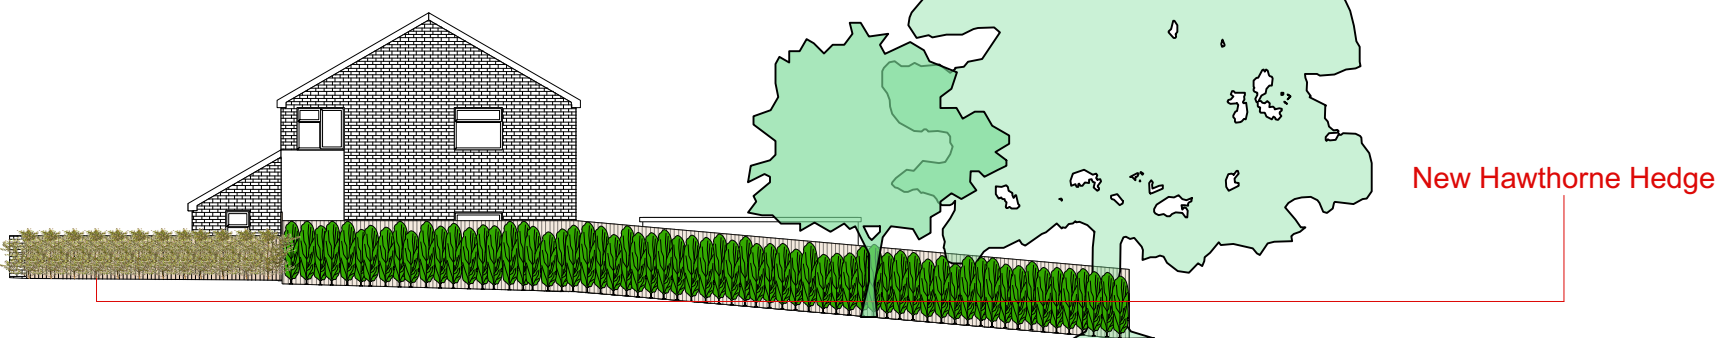

SIDE ELEVATIONS @ 1:200

Side elevation - before land purchased

Side elevation - existing

Side elevation - proposed

FRONT ELEVATIONS @ 1:200

Front elevation - before land purchased

Front elevation - existing

Front elevation - proposed

Skerryvore Designs Ltd
skerryvoredesigns.co.uk

Phone **01633 897922**
Mobile **07816 934352**
contact@skerryvoredesigns.co.uk

JOB
TITLE 10 Japonica Close
NP20 6JQ

DRAWING
TITLE Elevations:
Before work, existing
& proposed
Front + Side

DRAWING No. SD1131-03

SCALE 1:500 @ A3

DATE Sep 2025