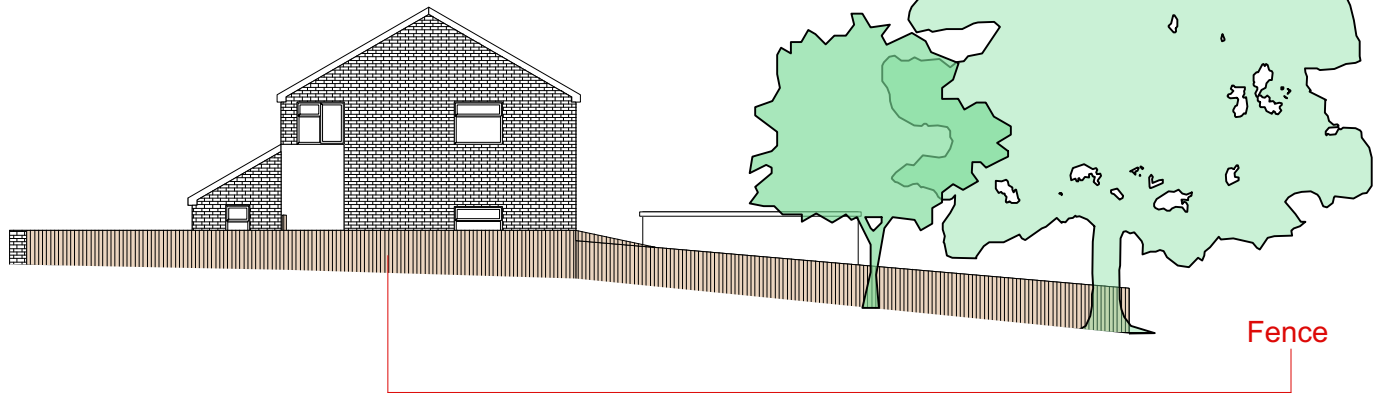

SIDE ELEVATIONS @ 1:200

Side elevation - before land purchased

Side elevation - existing

Side elevation - proposed

FRONT ELEVATIONS @ 1:200

Front elevation - before land purchased

Front elevation - existing

Front elevation - proposed

Skerryvore Designs Ltd
skerryvoredesigns.co.uk

Phone **01633 897922**
Mobile **07816 934352**
contact@skerryvoredesigns.co.uk

JOB
TITLE 10 Japonica Close
NP20 6JQ

DRAWING
TITLE Elevations:
Before work, existing
& proposed
Front + Side

DRAWING No. SD1131-03

SCALE 1:500 @ A3

DATE Sep 2025