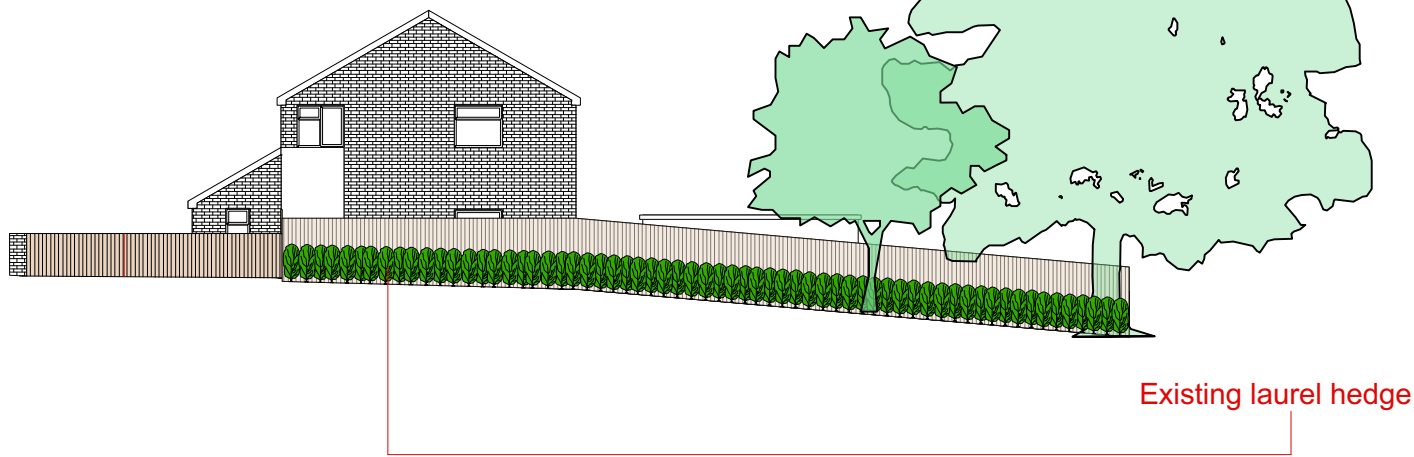

SIDE ELEVATIONS @ 1:200

Side elevation - before land purchased

Side elevation - existing

Side elevation - proposed

FRONT ELEVATIONS @ 1:200

Front elevation - before land purchased

Front elevation - existing

Front elevation - proposed

Skerryvore Designs Ltd
skerryvoredesigns.co.uk

Phone **01633 897922**
Mobile **07816 934352**
contact@skerryvoredesigns.co.uk

JOB
TITLE 10 Japonica Close
NP20 6JQ

DRAWING
TITLE Elevations:
Before work, existing
& proposed
Front + Side

DRAWING No. SD1131-03

SCALE 1:500 @ A3

DATE Sep 2025