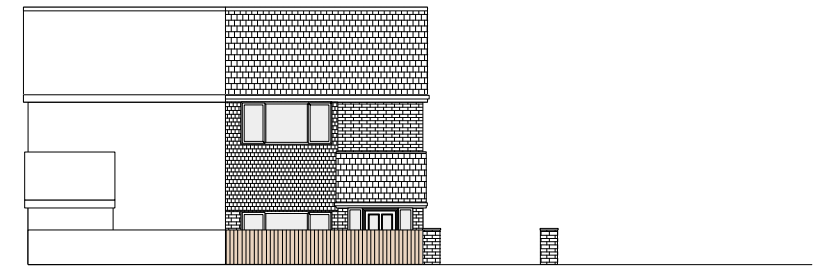

SIDE ELEVATIONS @ 1:200

Side elevation - before land purchased

Side elevation - existing

Side elevation - proposed

FRONT ELEVATIONS @ 1:200

Front elevation - before land purchased

Front elevation - existing

Front elevation - proposed

Skerryvore Designs Ltd
skerryvoredesigns.co.uk

Phone **01633 897922**
Mobile **07816 934352**
contact@skerryvoredesigns.co.uk

JOB
TITLE 10 Japonica Close
NP20 6JQ

DRAWING
TITLE Elevations:
Before work, existing
& proposed
Front + Side

DRAWING No. SD1131-03

SCALE 1:500 @ A3

DATE Sep 2025