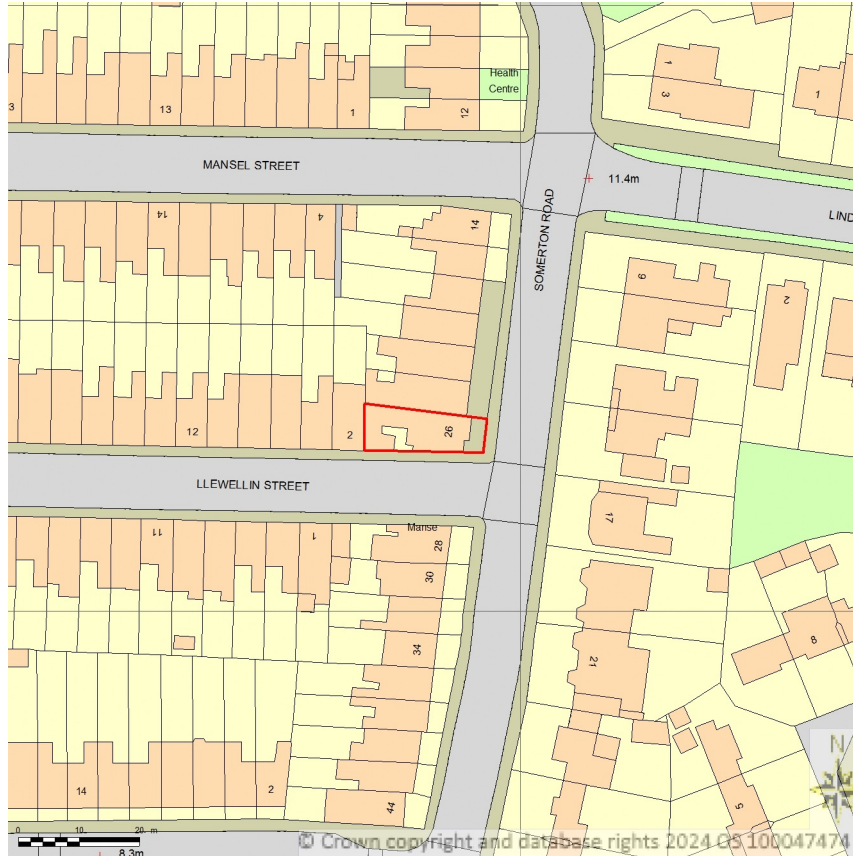

SITE LOCATION PLAN
AREA 2 HA
SCALE: 1:1250 on A4
CENTRE COORDINATES: 333386 , 188030

Supplied by Streetwise Maps Ltd
www.streetwise.net
Licence No: 100047474
11:52:20 23/04/2024