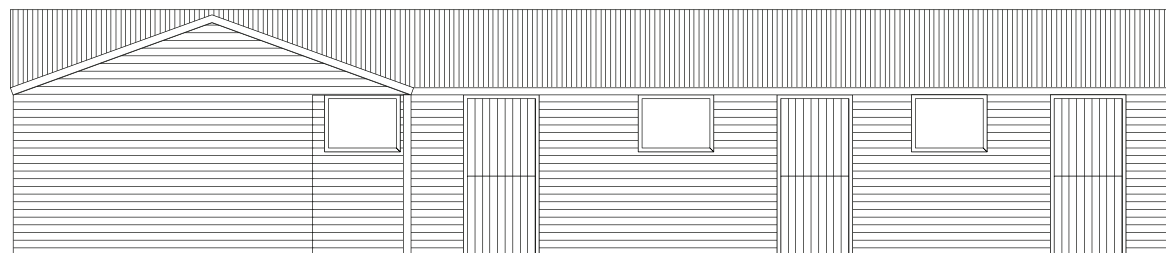

Side (South) Elevation

Side (North) Elevation

Front (West) Elevation

Rear (East) Elevation

<p>Site: Land North of Rock Cottage</p>	<p>Drawing No. TG2203-22</p>	<p>Project No. TG2203</p>	<p>Drawn. SG</p>		<p>Tý Green Ltd. Tel: 07427657573 spence@tygreen.co.uk www.tygreen.co.uk Cefn Llogell Farm, Newport, NP10 8TR</p>	
<p>Title: Stable Plan</p>	<p>Scale at A3 1:50</p>	<p>Date May 2024</p>	<p>Revision. -</p>			