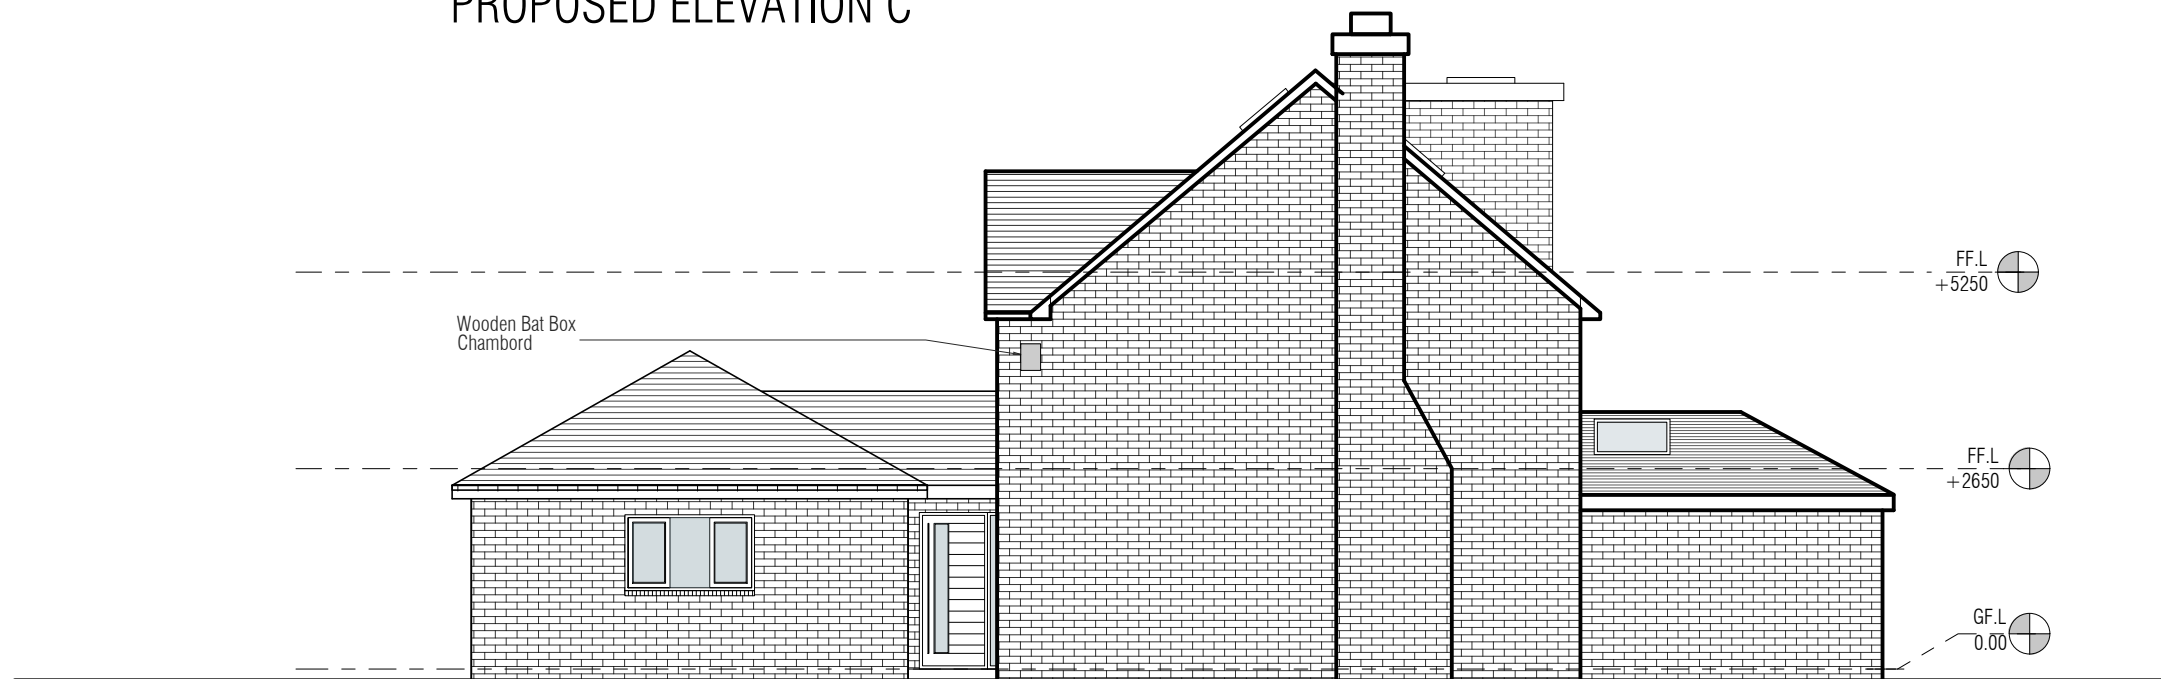

PROPOSED ELEVATION C

PROPOSED ELEVATION D

Bat Box

Bird Box

Available from <https://www.birdfood.co.uk/>

PROJECT:
4 NANT-Y-MOOR CLOSE

Scale (@ A3)

1:100

MATERIAL LEGEND:

External walls: Brick slips
 Bifold doors: Grey powder coated Aluminum frame
 Windows: White UPVC
 Roof: Composite slate tiles

NOTE:

The drawing is copyright. Do not scale the drawing. Contractor to check all the dimensions on site and to report any discrepancies to the SO

SHEET:
PROPOSED ELEVATIONS

Dwg. No

205

Date

DEC 2025

Design by

NZ

ZAIDI AND BAKER
DESIGN AND RESTORED