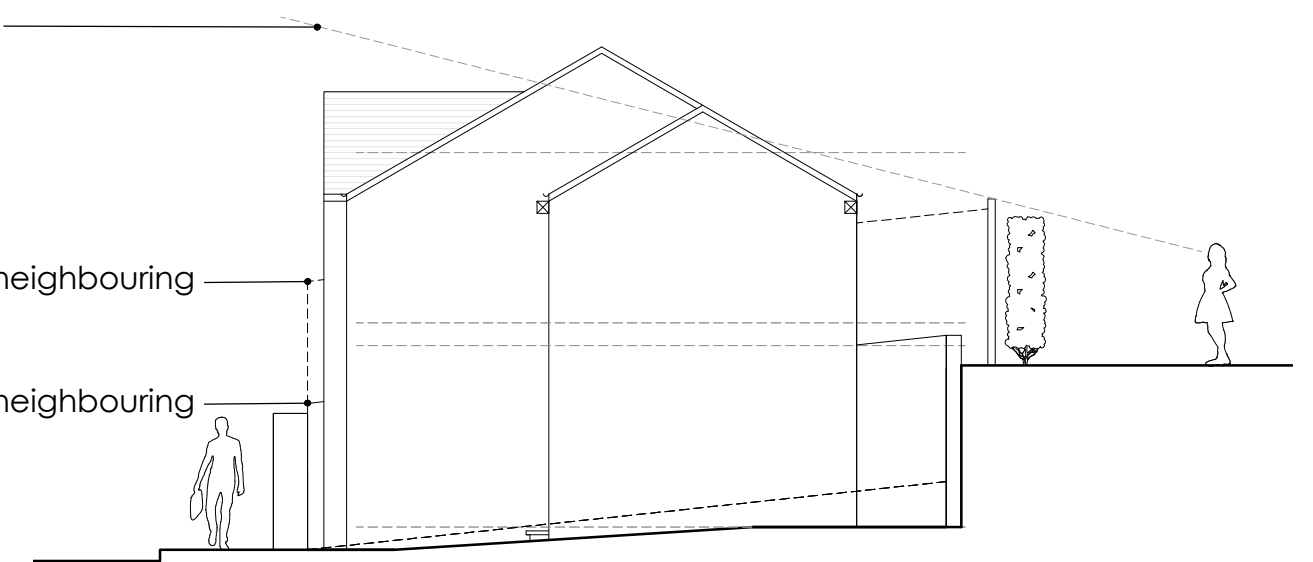

Front Elevation

Rear Elevation

Left Elevations

Right Elevation

Bee Brick

Bird Box

21 Clyffard Crescent Newport NP20 4GF		Job No. 24_032 Dwg No. AL(00)02	Rev. C
Title Proposed Elevations			
Date 01/05/2024	Drawn ML	Scale 1:100 @A3	
		Architects · Town planners Environmental & Urban design	
<small>Unit 1A, Compass Business Park, Pacific Road, Cardiff, CF24 5HL</small>		<small>www.c2architects.co.uk tel: 029 20452100</small>	