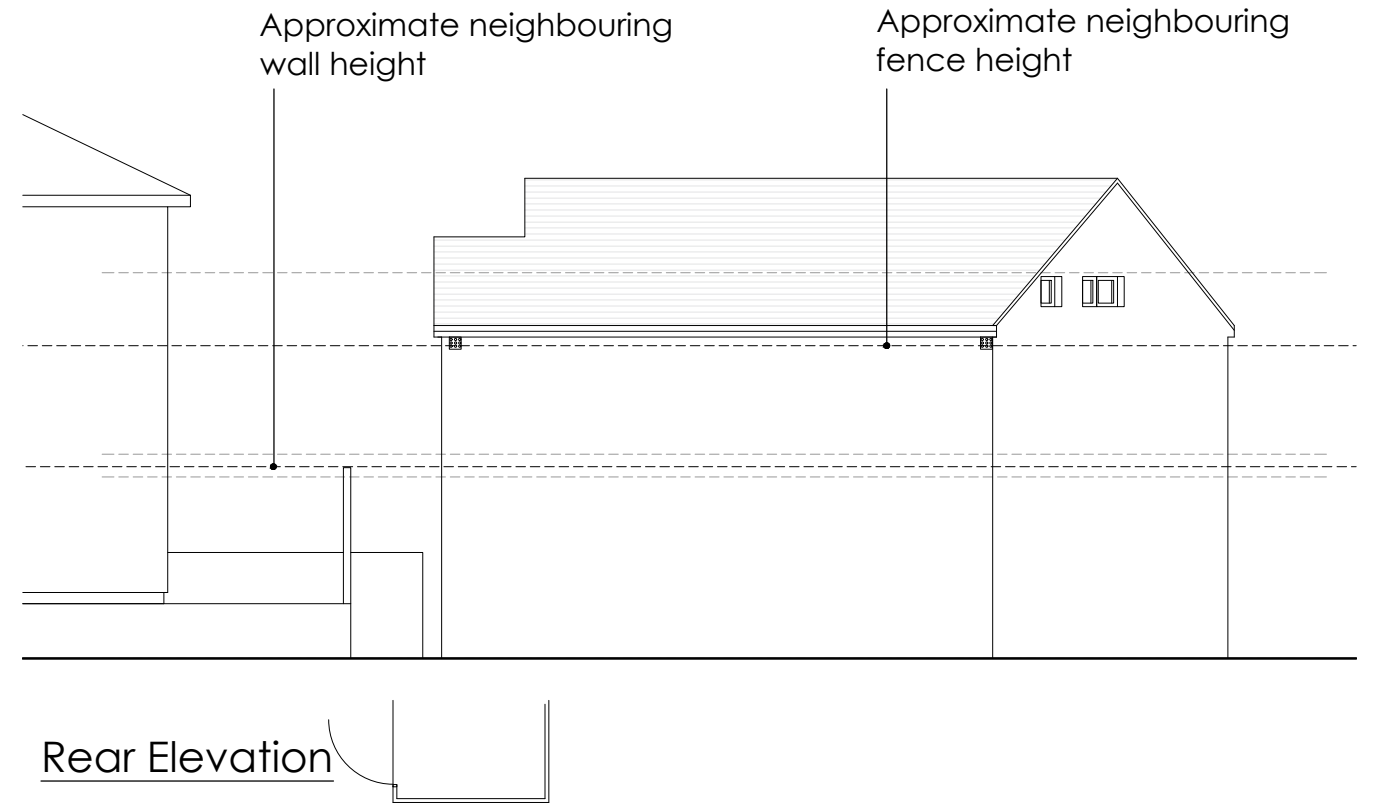

Front Elevation

Rear Elevation

Left Elevations

Right Elevation

Bee Brick

Bird Box

21 Clyffard Crescent Newport NP20 4GF		Job No. 24_032 Dwg No. AL(00)02	Rev. C
Title Proposed Elevations			
Date 01/05/2024	Drawn ML	Scale 1:100 @A3	
		Architects · Town planners Environmental & Urban design	
<small>Unit 1A, Compass Business Park, Pacific Road, Cardiff, CF24 5HL</small>		<small>www.c2architects.co.uk tel: 029 20452100</small>	