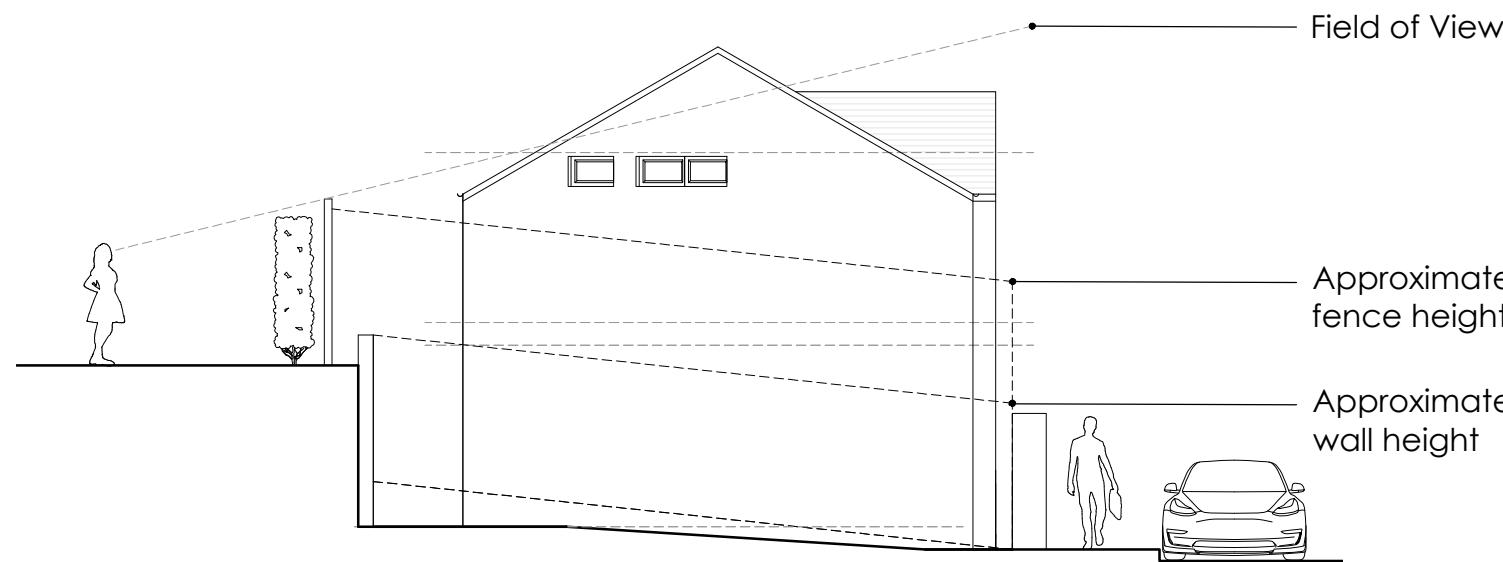

Front Elevation

Rear Elevation

Left Elevations

Right Elevation

Bee Brick

Bird Box

21 Clyffard Crescent Newport NP20 4GF		Job No. 24_032 Dwg No. AL(00)02	Rev. C
Title Proposed Elevations			
Date 01/05/2024	Drawn ML	Scale 1:100 @A3	
		Architects · Town planners Environmental & Urban design	
<small>Unit 1A, Compass Business Park, Pacific Road, Cardiff, CF24 5HL</small>		<small>www.c2architects.co.uk tel: 029 20452100</small>	