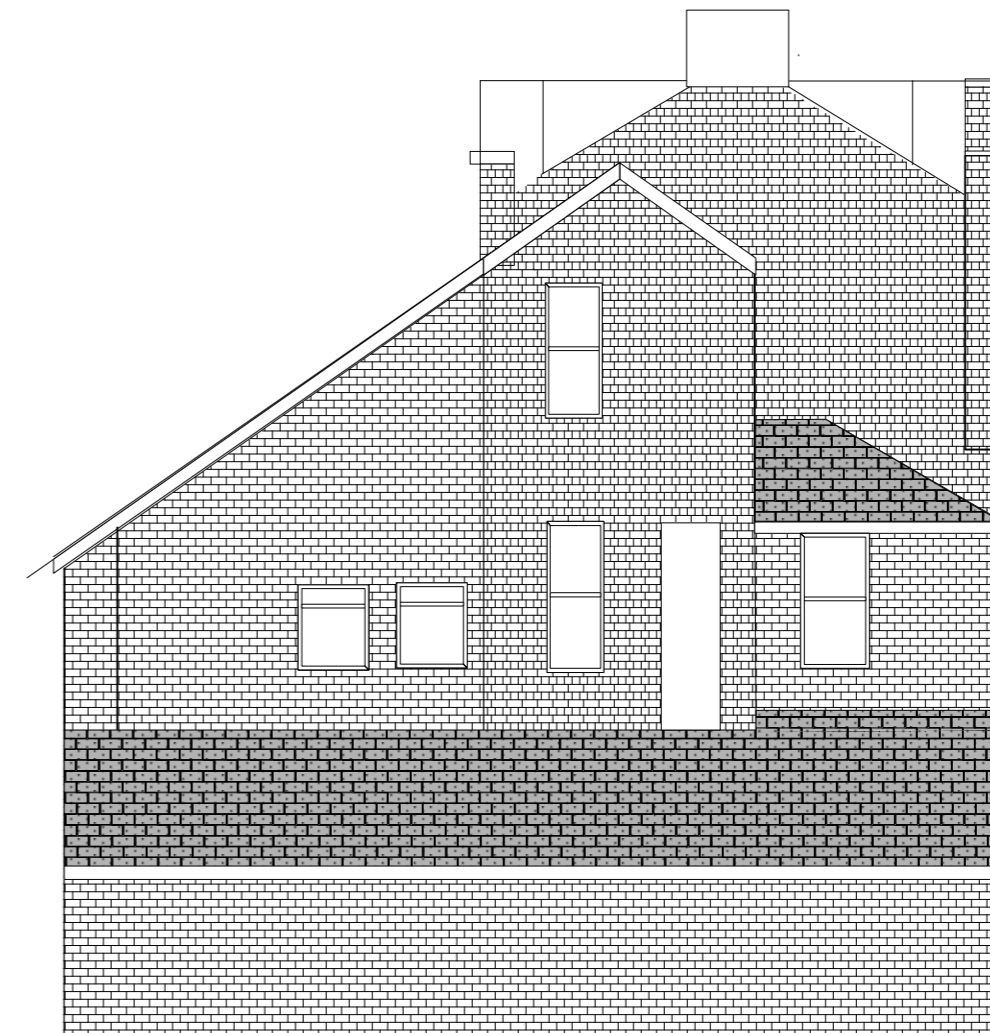

Existing Front Elevation

Existing Side Elevation(Mill Parade)

Existing Rear Elevation

Existing Side Elevation Brunel Street

 <p>Skerryvore Designs Ltd Sexton's Tower 2 Caerphilly Road Bassaleg, Newport, NP10 8LE. Phone 01633 897922 Mobile 07816 934352 steve_groucott@hotmail.com</p>	JOB	DRAWING	DRAWING No.
	TITLE West Of England Tavern Existing Floor Plans	TITLE Existing Elevations	SD724 03
			SCALE 1:100 @ A2
			DATE May 2023