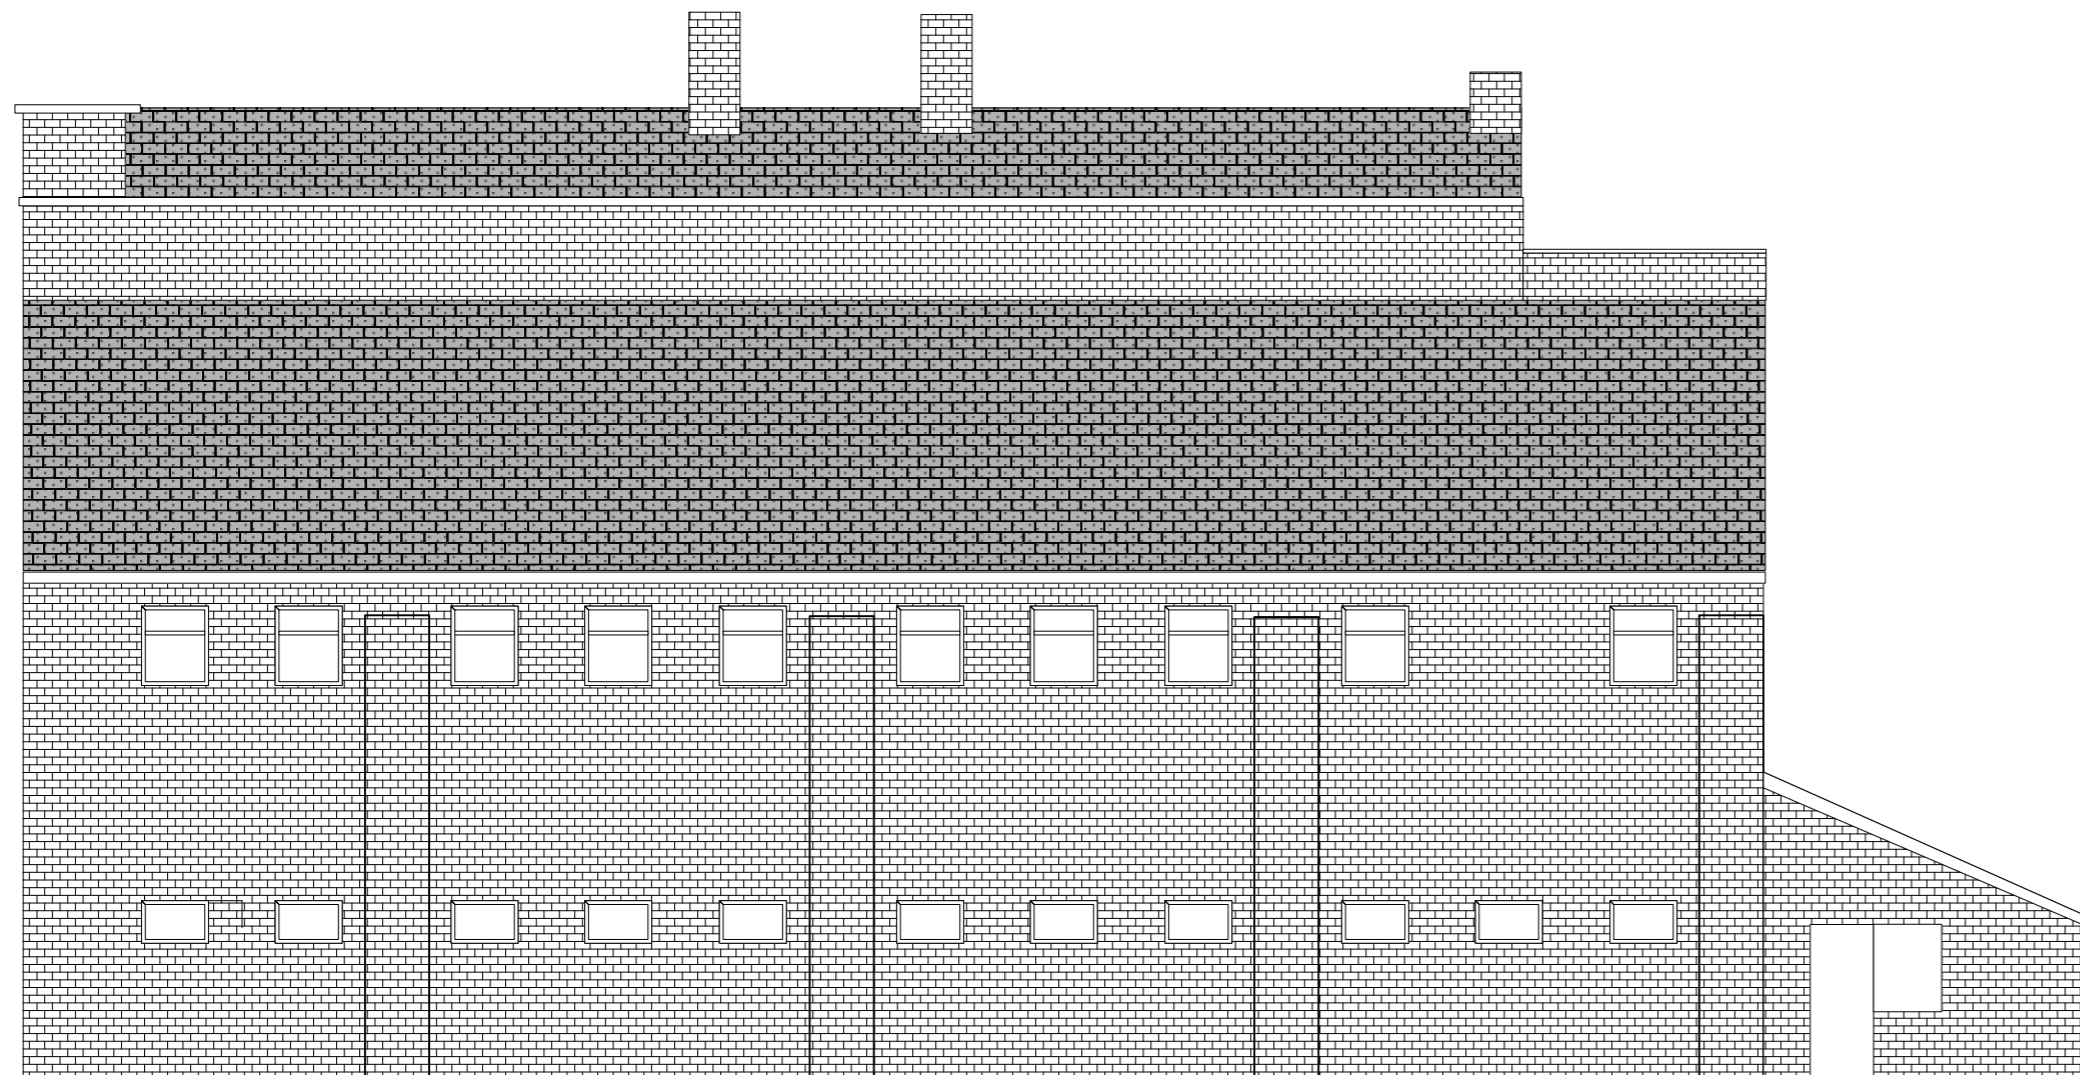

Existing Front Elevation

Existing Side Elevation(Mill Parade)

Existing Rear Elevation

Existing Side Elevation Brunel Street

 <p>Skerryvore Designs Ltd Sexton's Tower 2 Caerphilly Road Bassaleg, Newport, NP10 8LE. Phone 01633 897922 Mobile 07816 934352 steve_groucott@hotmail.com</p>	JOB	DRAWING	DRAWING No.
	TITLE West Of England Tavern Existing Floor Plans	TITLE Existing Elevations	SD724 03
			SCALE 1:100 @ A2
			DATE May 2023