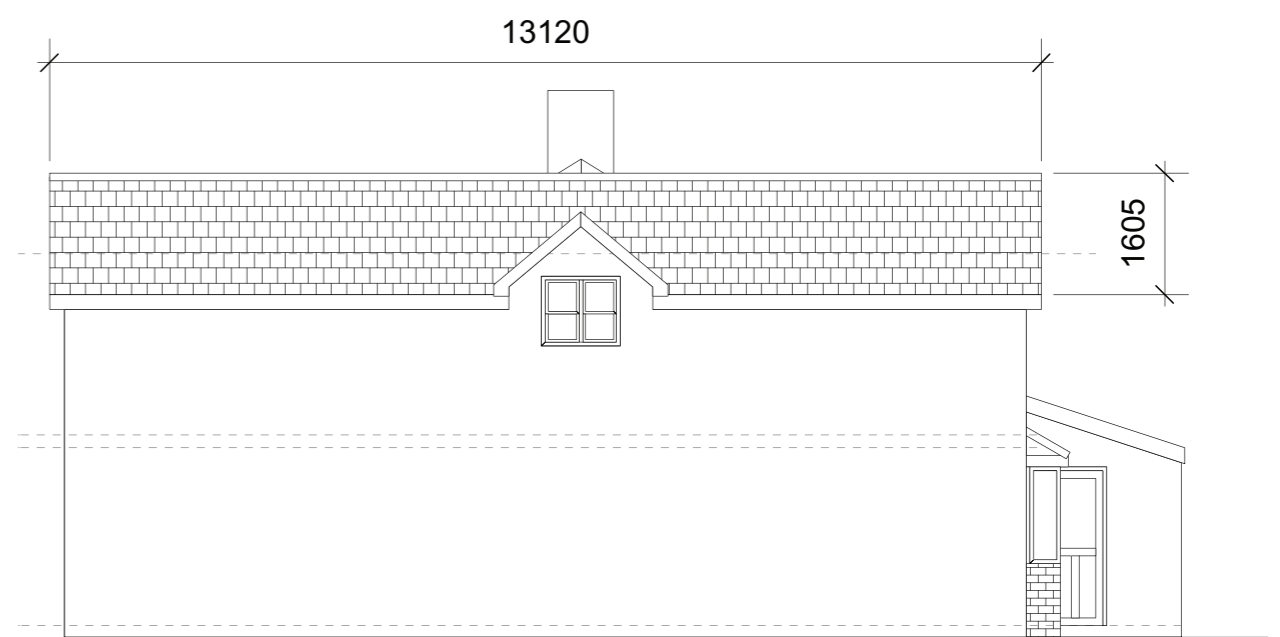

SIDE (WEST) ELEVATION

SIDE (EAST) ELEVATION

**Skerryvore Designs Ltd**  
 Sexton's Tower  
 2 Caerphilly Road  
 Bassaleg,  
 Newport,  
 NP10 8LE.  
 Phone **01633 897922**  
 Mobile **07816 934352**  
[steve\\_groucott@hotmail.com](mailto:steve_groucott@hotmail.com)

**JOB TITLE** Silver Birches,  
 Wentwood Road,  
 Parc Seymour

**DRAWING TITLE** Proposed FF Plan and  
 Elevations

**DRAWING No.** SD299-04D  
**SCALE** 1:50/1:100 @ A2  
**DATE** July 2024