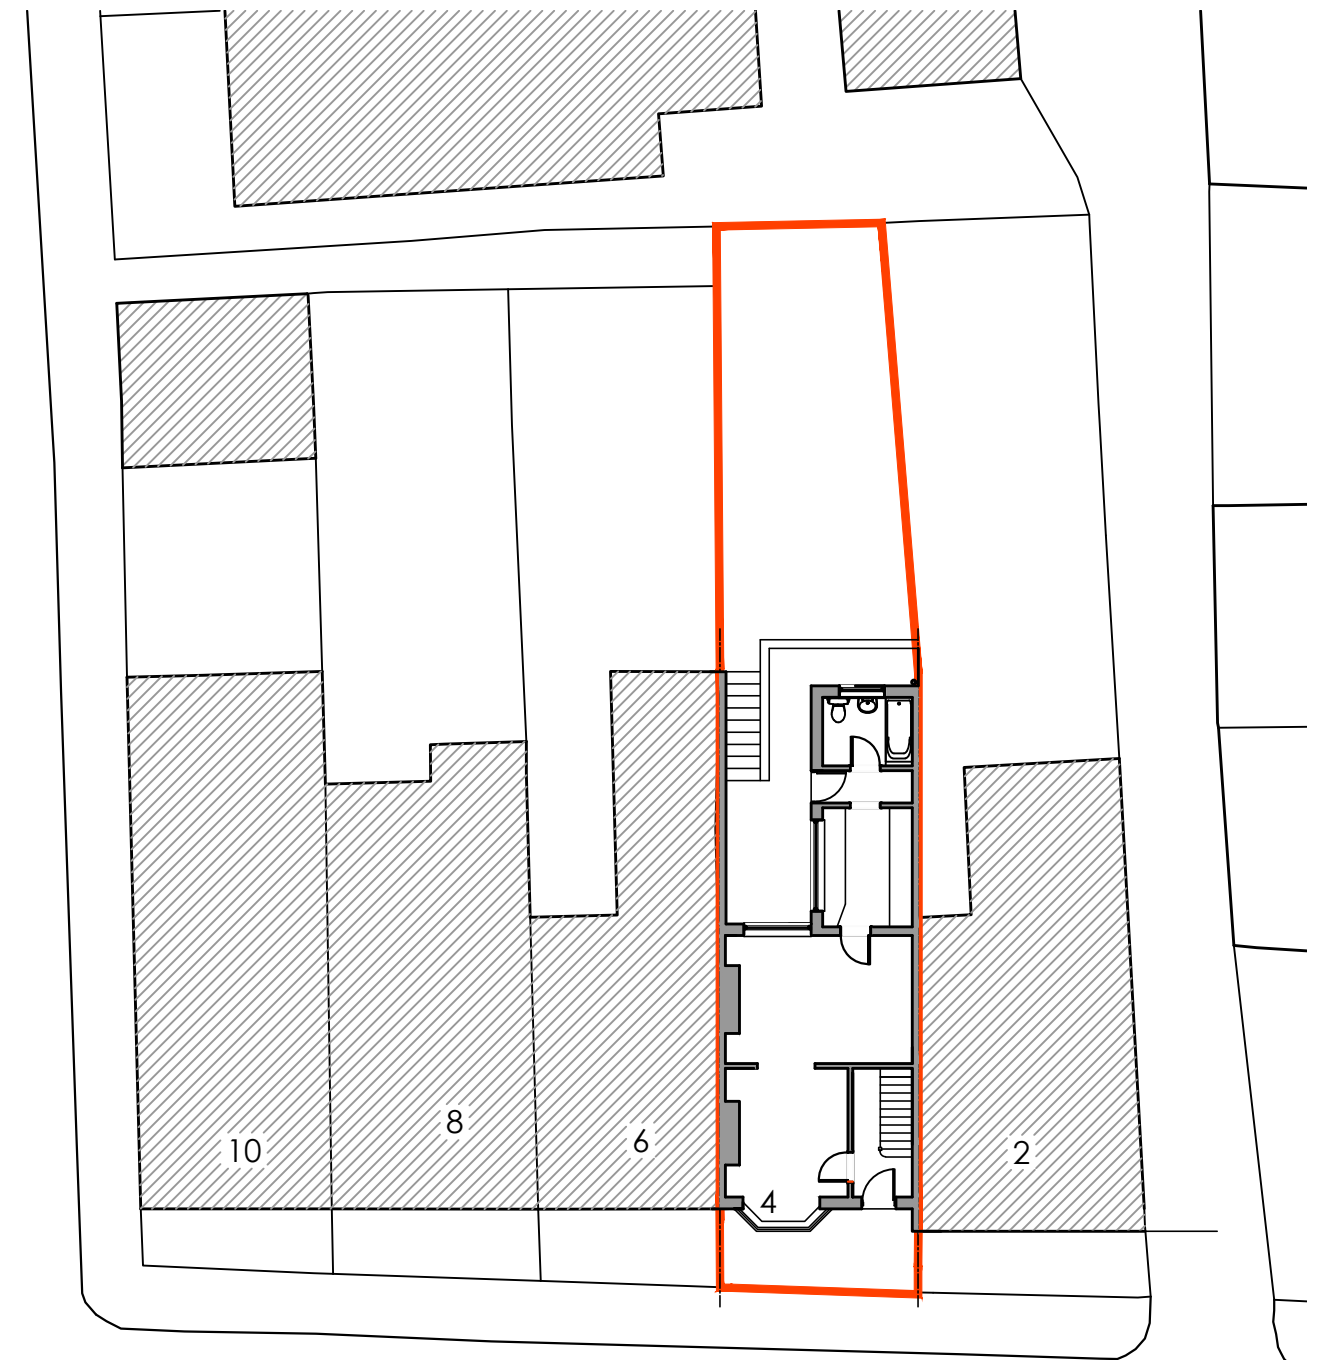

SITE LOCATION PLAN 1:500

SITE / BLOCK PLAN 1:200

ISSUED FOR:
**Certificate of Lawful
 Development
 Application Use**

Creation Design
 Creation Design - Wales
 Tel: 01495 616277 / 07508890294
 www.creationdesign-wales.com
 E-mail: info@creationdesign-wales.com

PROPOSED HOUSE EXTENSIONS
 4 GAER STREET
 NEWPORT
 NP20 4FD

SITE & LOCATION PLAN

DATE: September 2024	DRAWN BY: P.P.
SCALE(S): 1:500 / 1:200 @ A3	DRAWING NO: 24-105/P/01
	REV: -