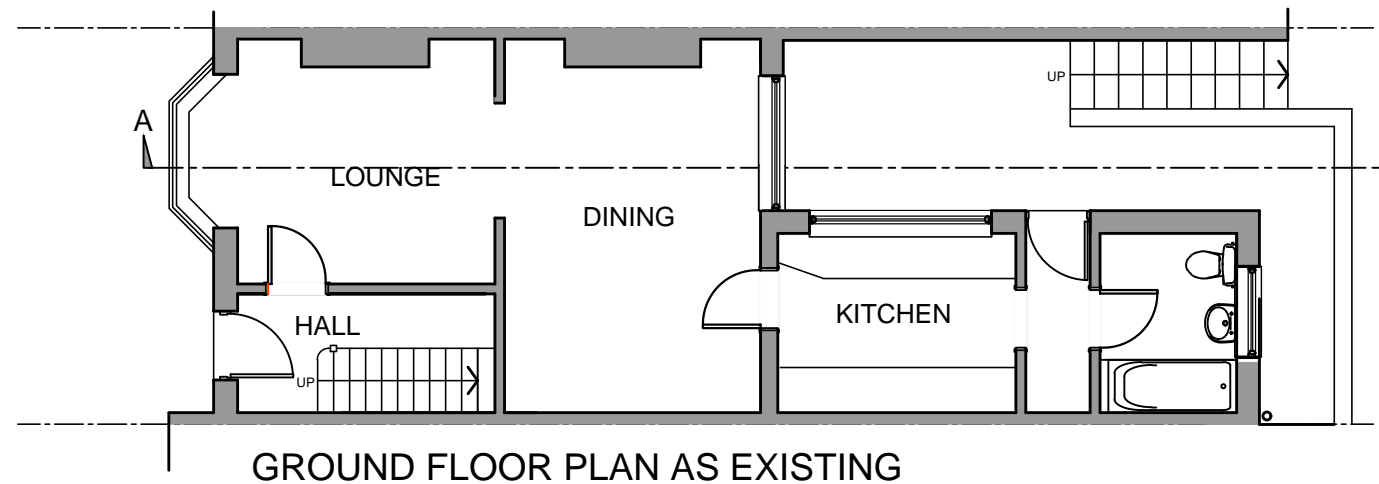

ROOF PLAN AS EXISTING

FIRST FLOOR PLAN AS EXISTING

GROUND FLOOR PLAN AS EXISTING

ISSUED FOR:

**Certificate of Lawful
Development
Application Use**

Creation Design
Creation Design - Wales
Tel: 01495 616277 / 07508890294
www.creationdesign-wales.com
E-mail: info@creationdesign-wales.com

PROPOSED HOUSE EXTENSIONS

4 GAER STREET
NEWPORT
NP20 4FD

EXISTING FLOOR PLANS

DATE: September 2024	DRAWN BY: P.P.
SCALE(S): 1:100 @ A3	DRAWING NO: 24-105/P/02
	REV: -