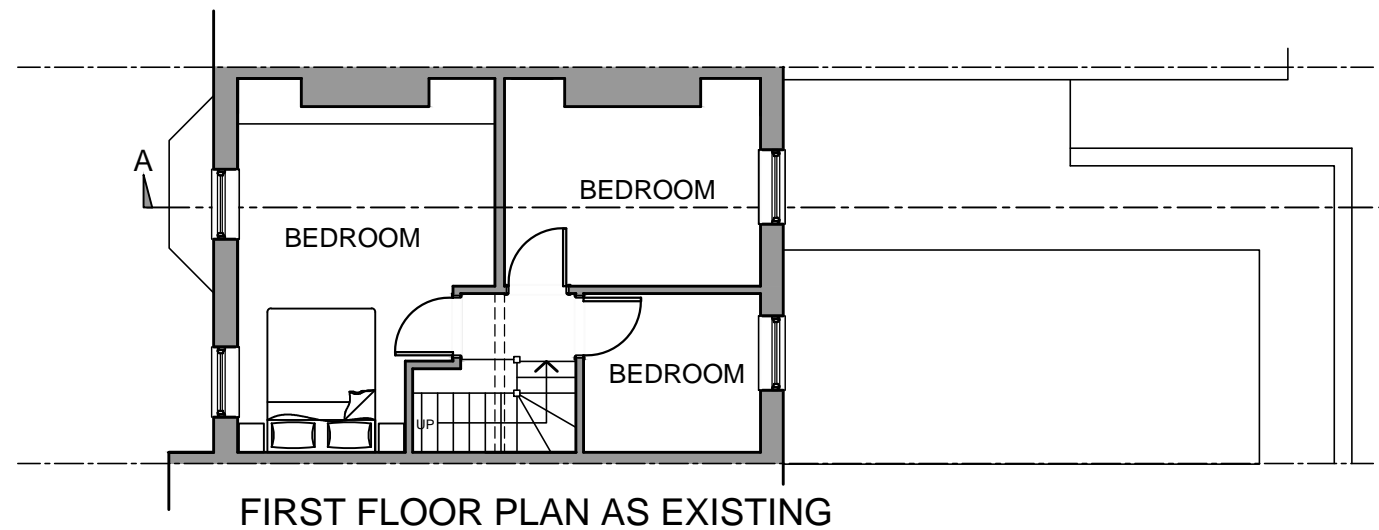

ROOF PLAN AS EXISTING

FIRST FLOOR PLAN AS EXISTING

GROUND FLOOR PLAN AS EXISTING

ISSUED FOR:

**Certificate of Lawful
Development
Application Use**

Creation Design
Creation Design - Wales
Tel: 01495 616277 / 07508890294
www.creationdesign-wales.com
E-mail: info@creationdesign-wales.com

PROPOSED HOUSE EXTENSIONS

4 GAER STREET
NEWPORT
NP20 4FD

EXISTING FLOOR PLANS

DATE: September 2024	DRAWN BY: P.P.
SCALE(S): 1:100 @ A3	DRAWING NO: 24-105/P/02
	REV: -