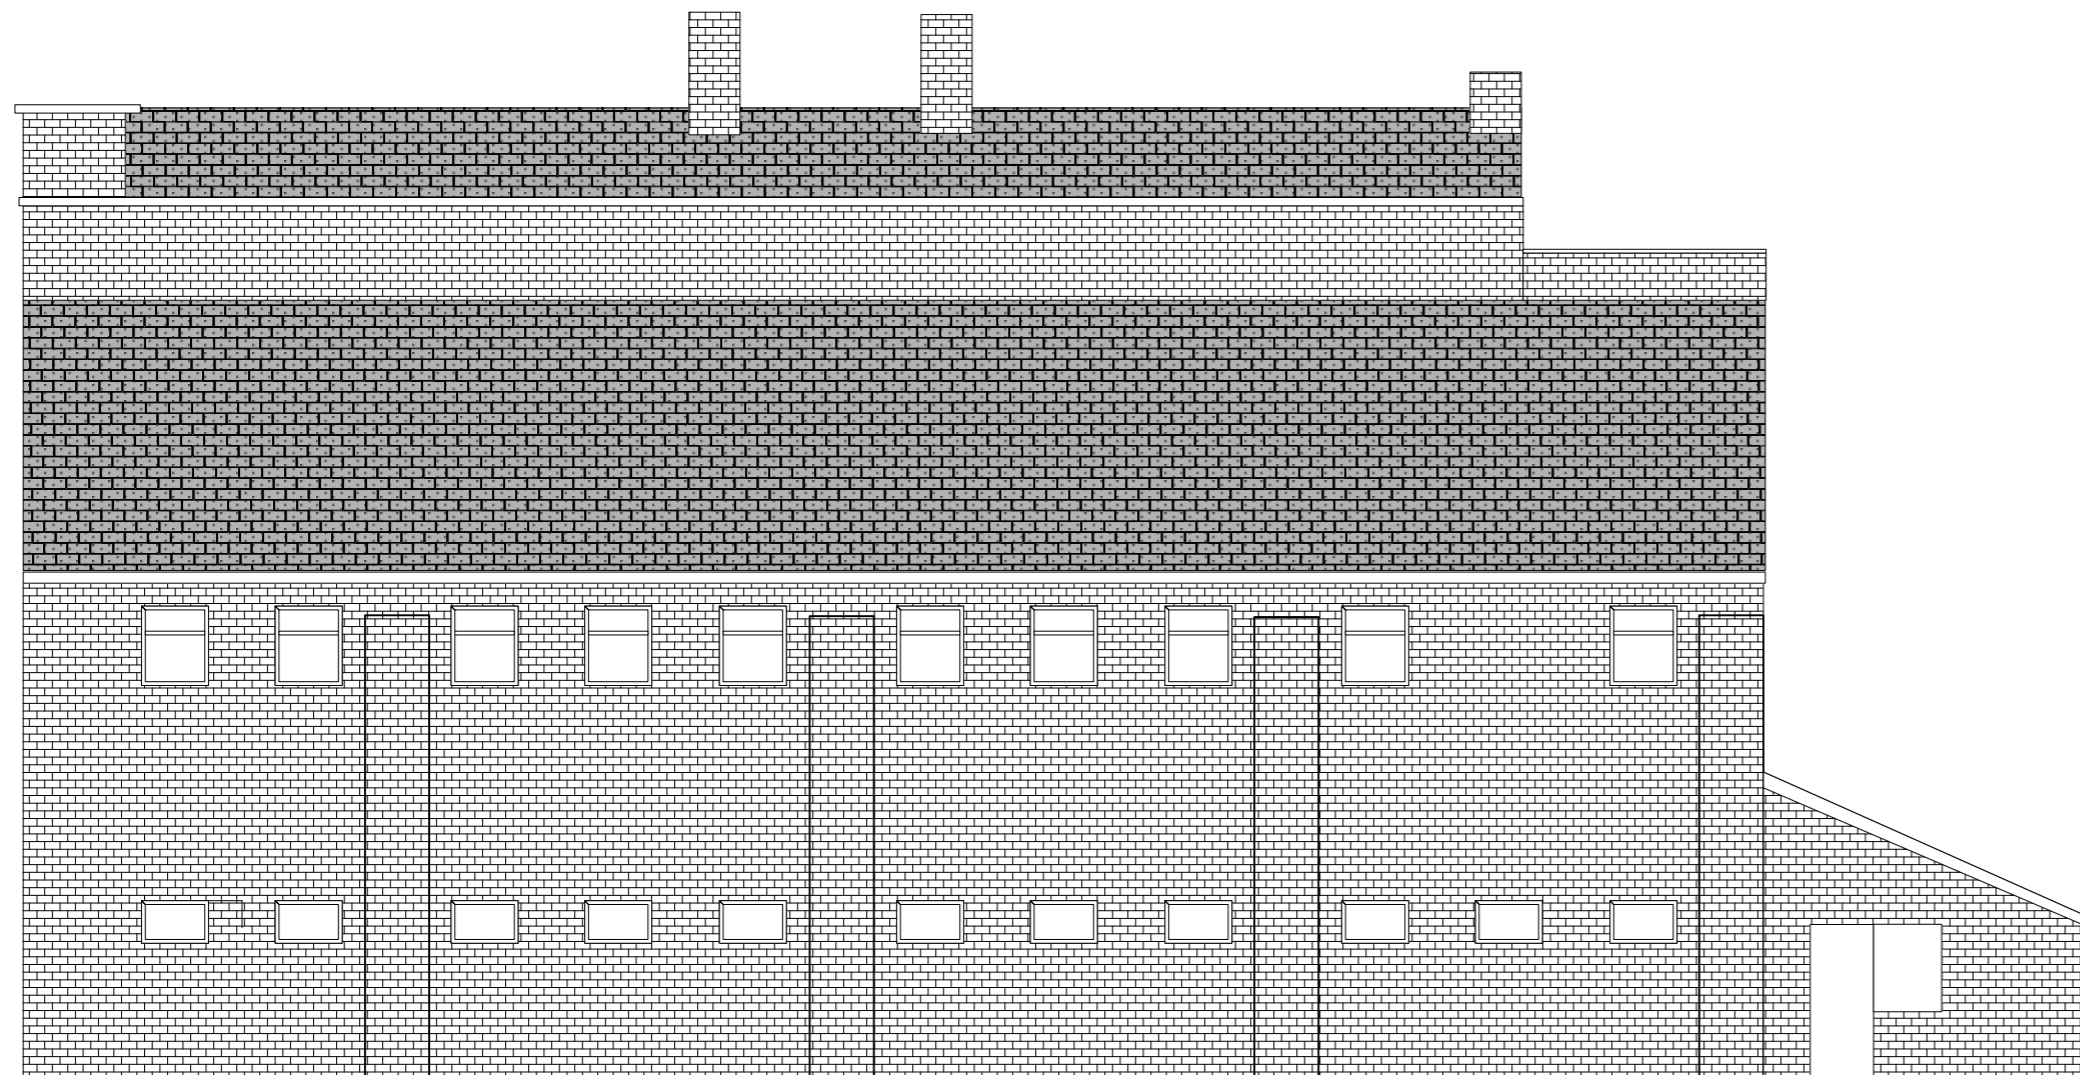

Existing Front Elevation

Existing Side Elevation( Mill Parade)

Existing Rear Elevation

Existing Side Elevation Brunel Street

 <p><b>Skerryvore Designs Ltd</b> Sexton's Tower 2 Caerphilly Road Bassaleg, Newport, NP10 8LE. Phone <b>01633 897922</b> Mobile <b>07816 934352</b> <a href="mailto:steve_groucott@hotmail.com">steve_groucott@hotmail.com</a></p>	<b>JOB</b>	<b>DRAWING</b>	<b>DRAWING No.</b>
	<b>TITLE</b> West Of England Tavern Existing Floor Plans	<b>TITLE</b> Existing Elevations	SD724 03
			<b>SCALE</b> 1:100 @ A2
			<b>DATE</b> May 2023