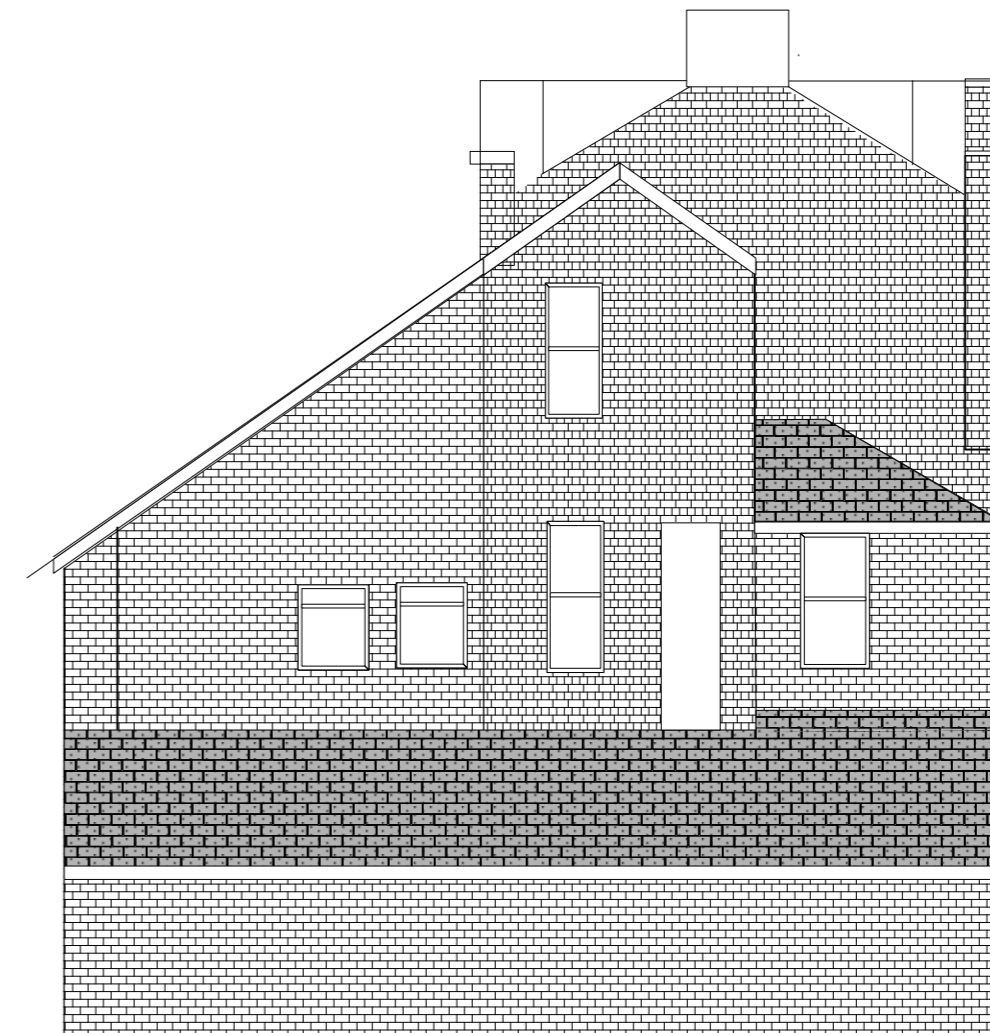

Existing Front Elevation

Existing Side Elevation( Mill Parade)

Existing Rear Elevation

Existing Side Elevation Brunel Street

 <p><b>Skerryvore Designs Ltd</b> Sexton's Tower 2 Caerphilly Road Bassaleg, Newport, NP10 8LE. Phone <b>01633 897922</b> Mobile <b>07816 934352</b> <a href="mailto:steve_groucott@hotmail.com">steve_groucott@hotmail.com</a></p>	<b>JOB</b>	<b>DRAWING</b>	<b>DRAWING No.</b>
	<b>TITLE</b> West Of England Tavern Existing Floor Plans	<b>TITLE</b> Existing Elevations	SD724 03
			<b>SCALE</b> 1:100 @ A2
			<b>DATE</b> May 2023