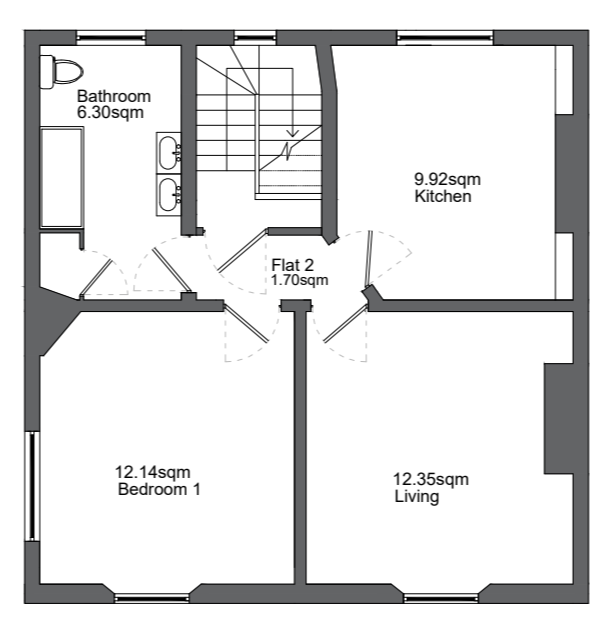

HarveyBowes
GROUP

Howard Bowes

JOB TITLE:

133 Stow Hill, Newport
Proposed floor plans - Flats

DATE: 1:100 @A2	DATE: 05/02/2025
--------------------	---------------------

REVISION: A	DRAWN BY: DM
----------------	-----------------

DATE: 05/02/2025 10/09/2025	REVISION:	AMEND: A B
-----------------------------------	-----------	------------------

Cellar

Ground Floor

First Floor

Second Floor