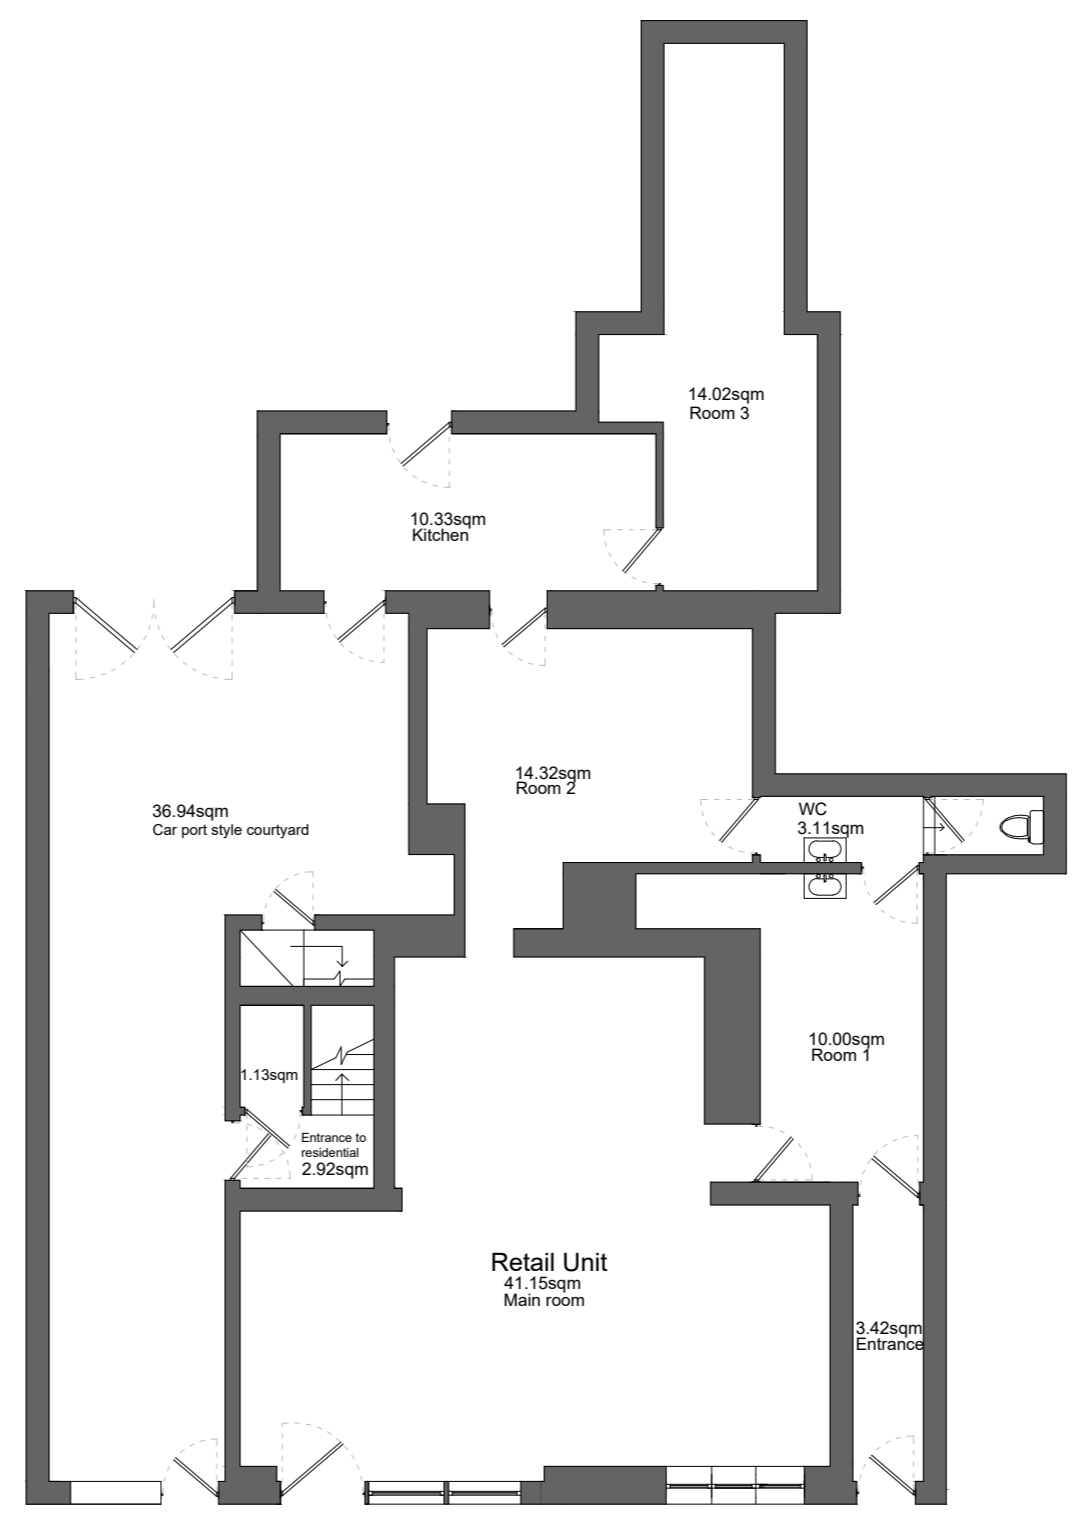

HarveyBowes
GROUP

Howard Bowes

JOB TITLE:

133 Stow Hill, Newport
Proposed floor plans - Flats

DATE: 1:100 @A2	DATE: 05/02/2025
--------------------	---------------------

REVISION: A	DRAWN BY: DM
----------------	-----------------

DATE: 05/02/2025 10/09/2025	REVISION:	AMEND: A B
-----------------------------------	-----------	------------------

Cellar

Ground Floor

First Floor

Second Floor