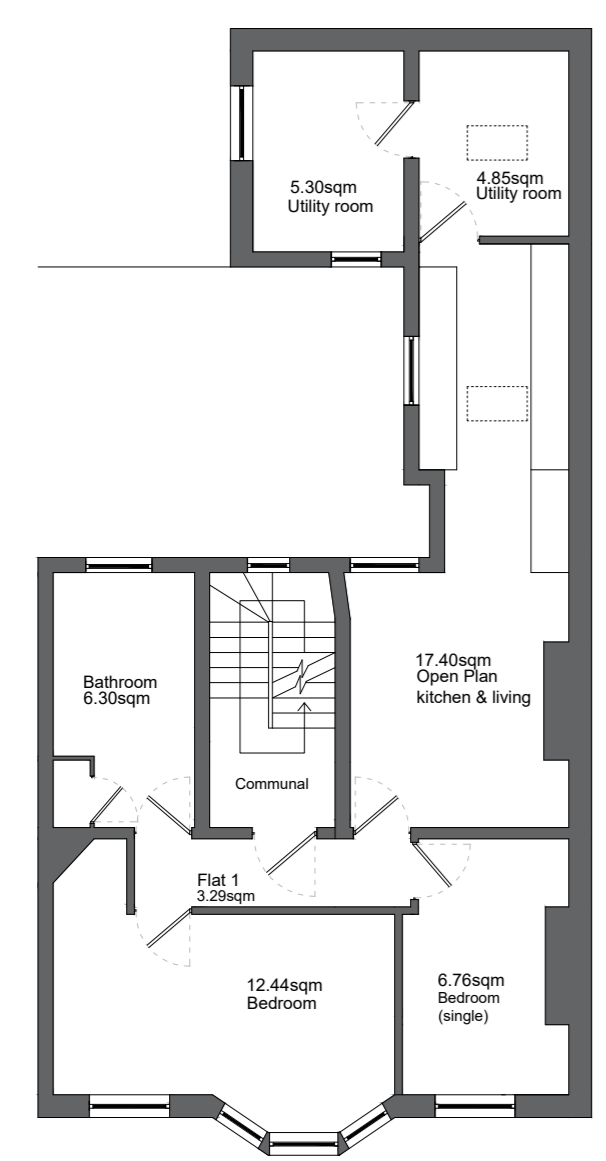

HarveyBowes
GROUP

Howard Bowes

JOB TITLE:

133 Stow Hill, Newport
Proposed floor plans - Flats

DATE: 1:100 @A2	DATE: 05/02/2025
--------------------	---------------------

REVISION: A	DRAWN BY: DM
----------------	-----------------

DATE: 05/02/2025 10/09/2025	REVISION:	AMEND: A B
-----------------------------------	-----------	------------------

Cellar

Ground Floor

First Floor

Second Floor