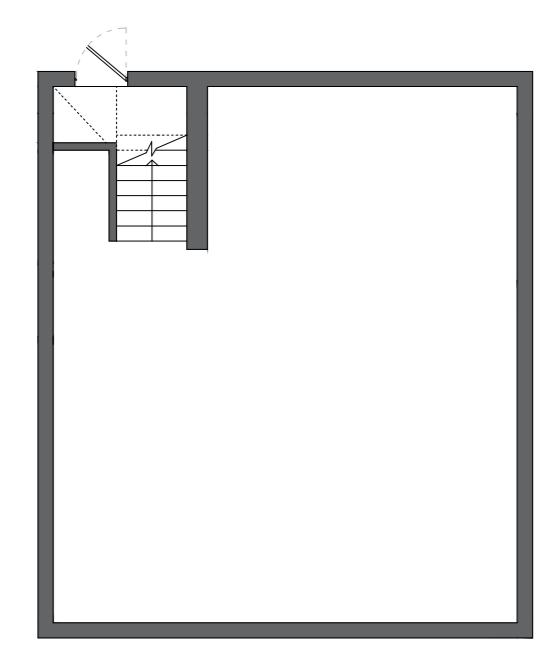

HarveyBowes
GROUP

Howard Bowes

JOB TITLE:

133 Stow Hill, Newport
Proposed floor plans - Flats

DATE: 1:100 @A2	DATE: 05/02/2025
--------------------	---------------------

REVISION: A	DRAWN BY: DM
----------------	-----------------

DATE: 05/02/2025 10/09/2025	REVISION:	AMEND: A B
-----------------------------------	-----------	------------------

Cellar

Ground Floor

First Floor

Second Floor