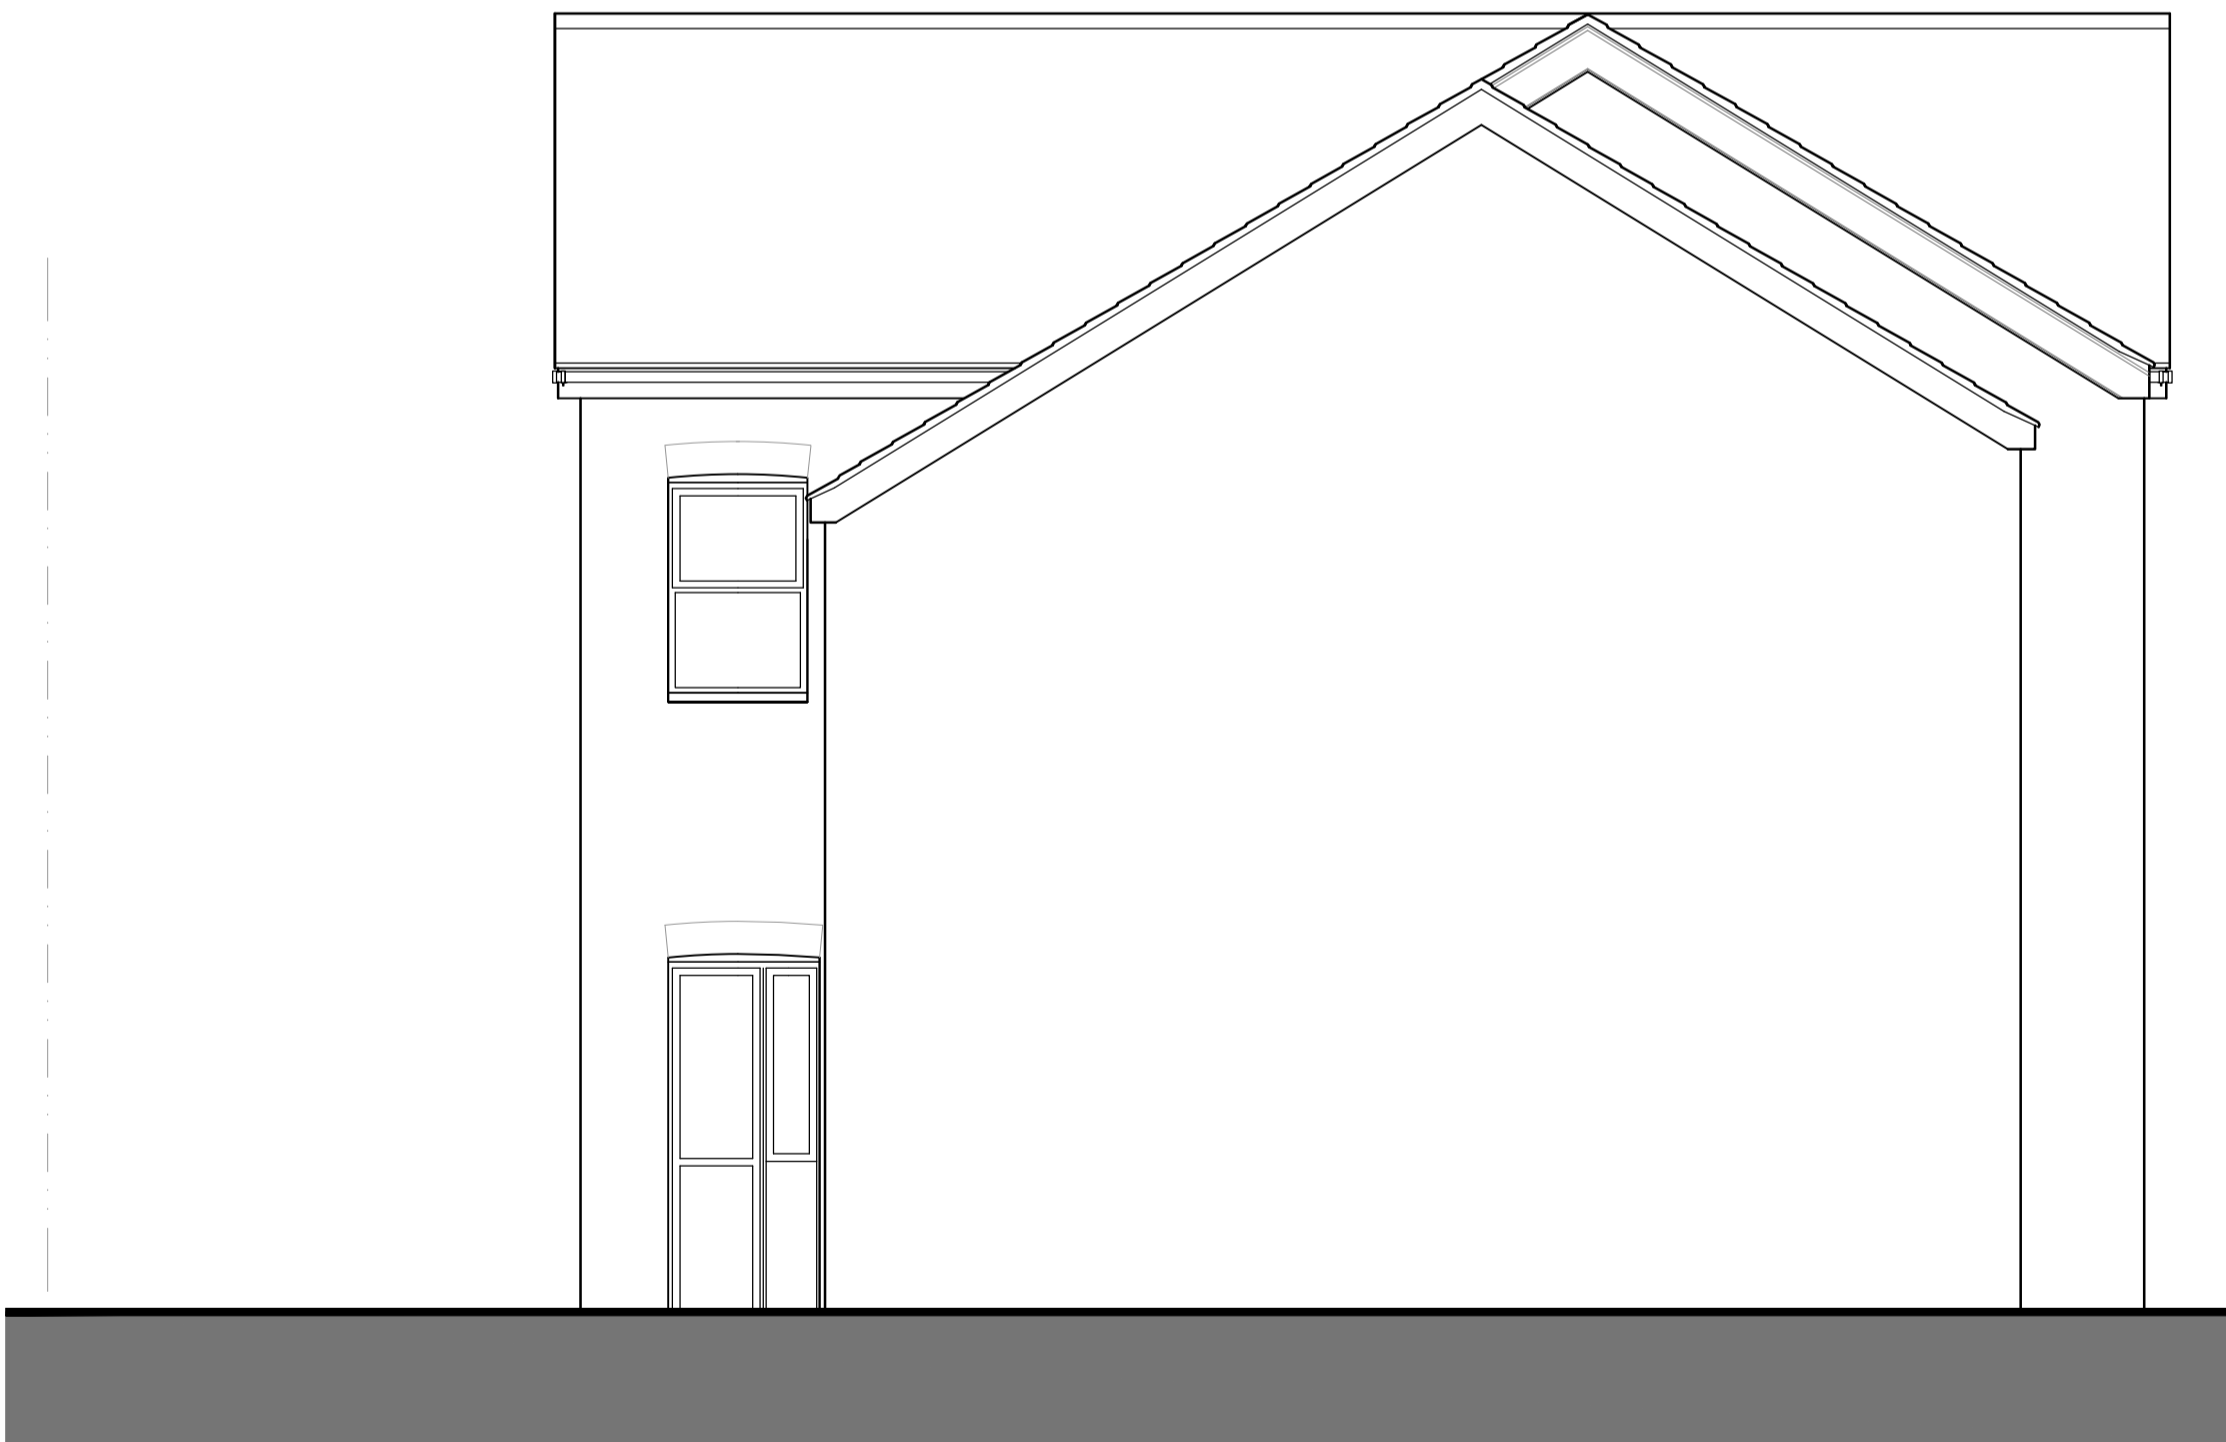

Front Elevation
West Facing

Side Elevation
North Facing

Rear Elevation
East Facing

Side Elevation
South Facing

PROJECT:
140 Caerleon Rd
Newport
TITLE:
Proposed Elevations

SCALE: 1:50@A1	DATE: July 24	DRAWN BY: ams
DRAWING NUMBER: 4304.PL.06	REVISION: E	