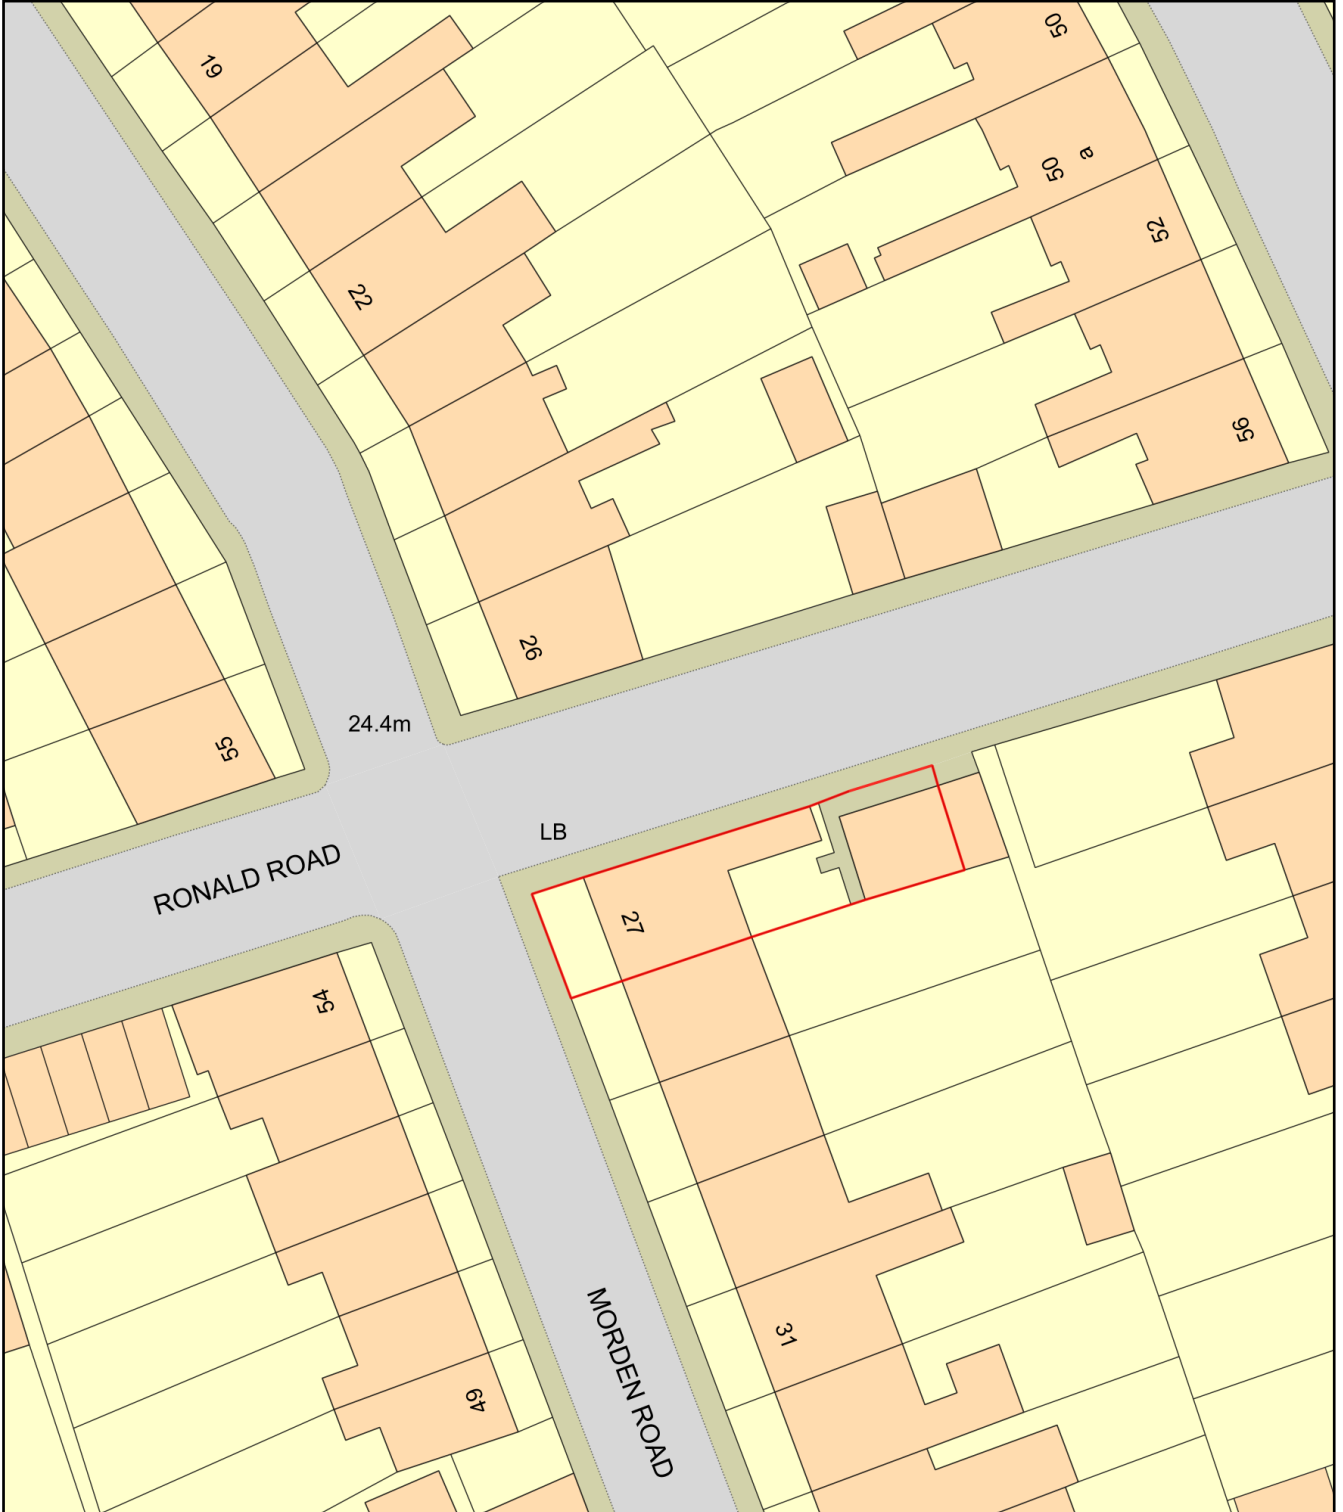

block plan

Plan Produced for: Michal

Date Produced: 13 Dec 2024

Plan Reference Number: TQRQM24348110102895

Scale: 1:500 @ A4