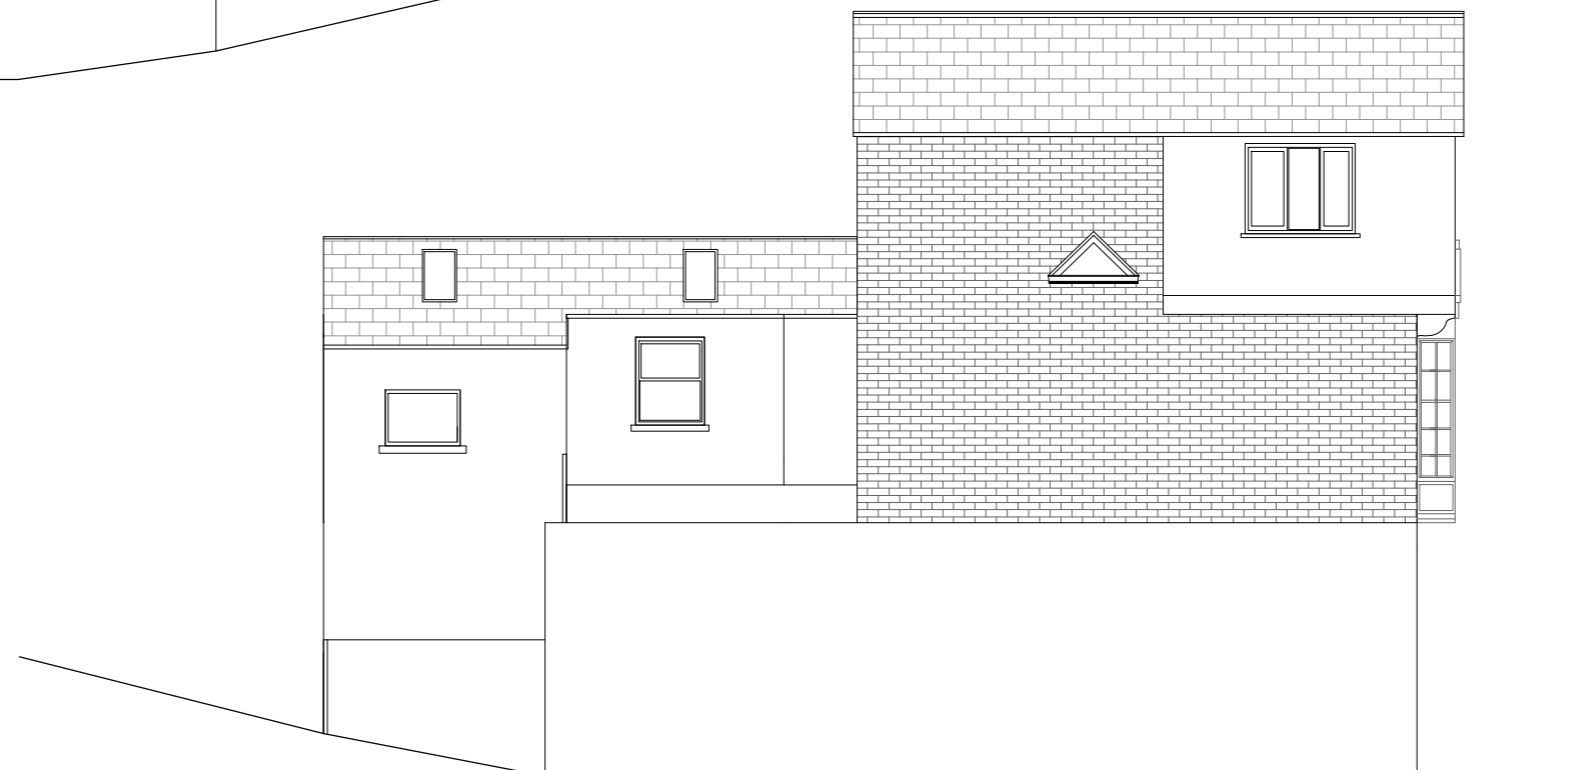

North Elevation

South Elevation

West Elevation

East Elevation

**HarveyBowes**   
 GROUP

Howard Bowes

JOB TITLE:

133 Stow Hill, Newport  
Existing Elevations

1:100 @A2

DATE:

20/11/2024

REVISION:

B

DRAWN BY:

DM

12/07/2024  
20/11/2024