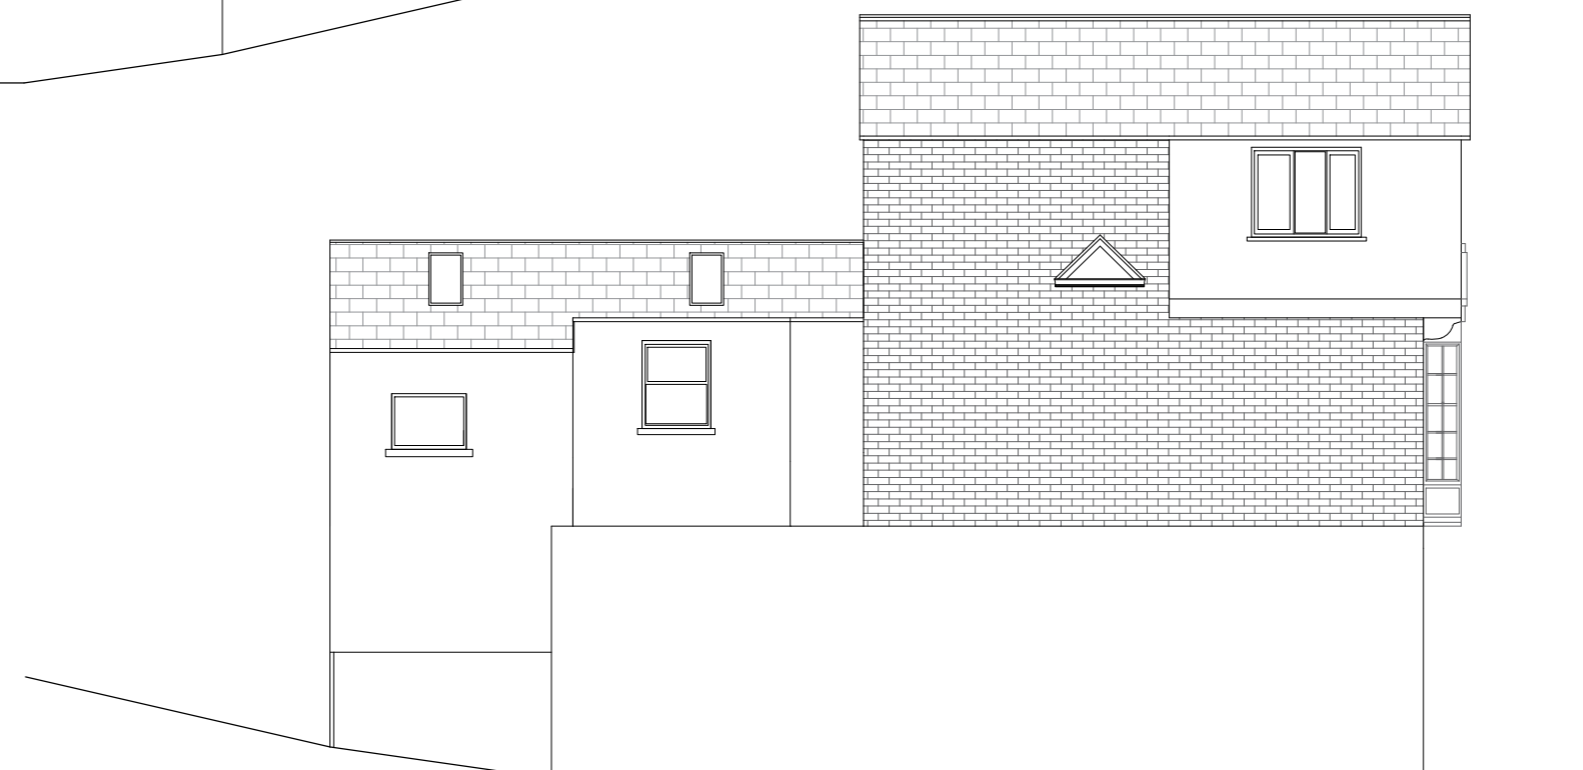

North Elevation

South Elevation

West Elevation

East Elevation

HarveyBowes[®]
GROUP

Howard Bowes

JOB TITLE:

133 Stow Hill, Newport
Proposed Elevations

1:100 @A2

DATE:

20/11/2024

REVISION:

B

DRAWN BY:

DM

12/07/2024
20/11/2024