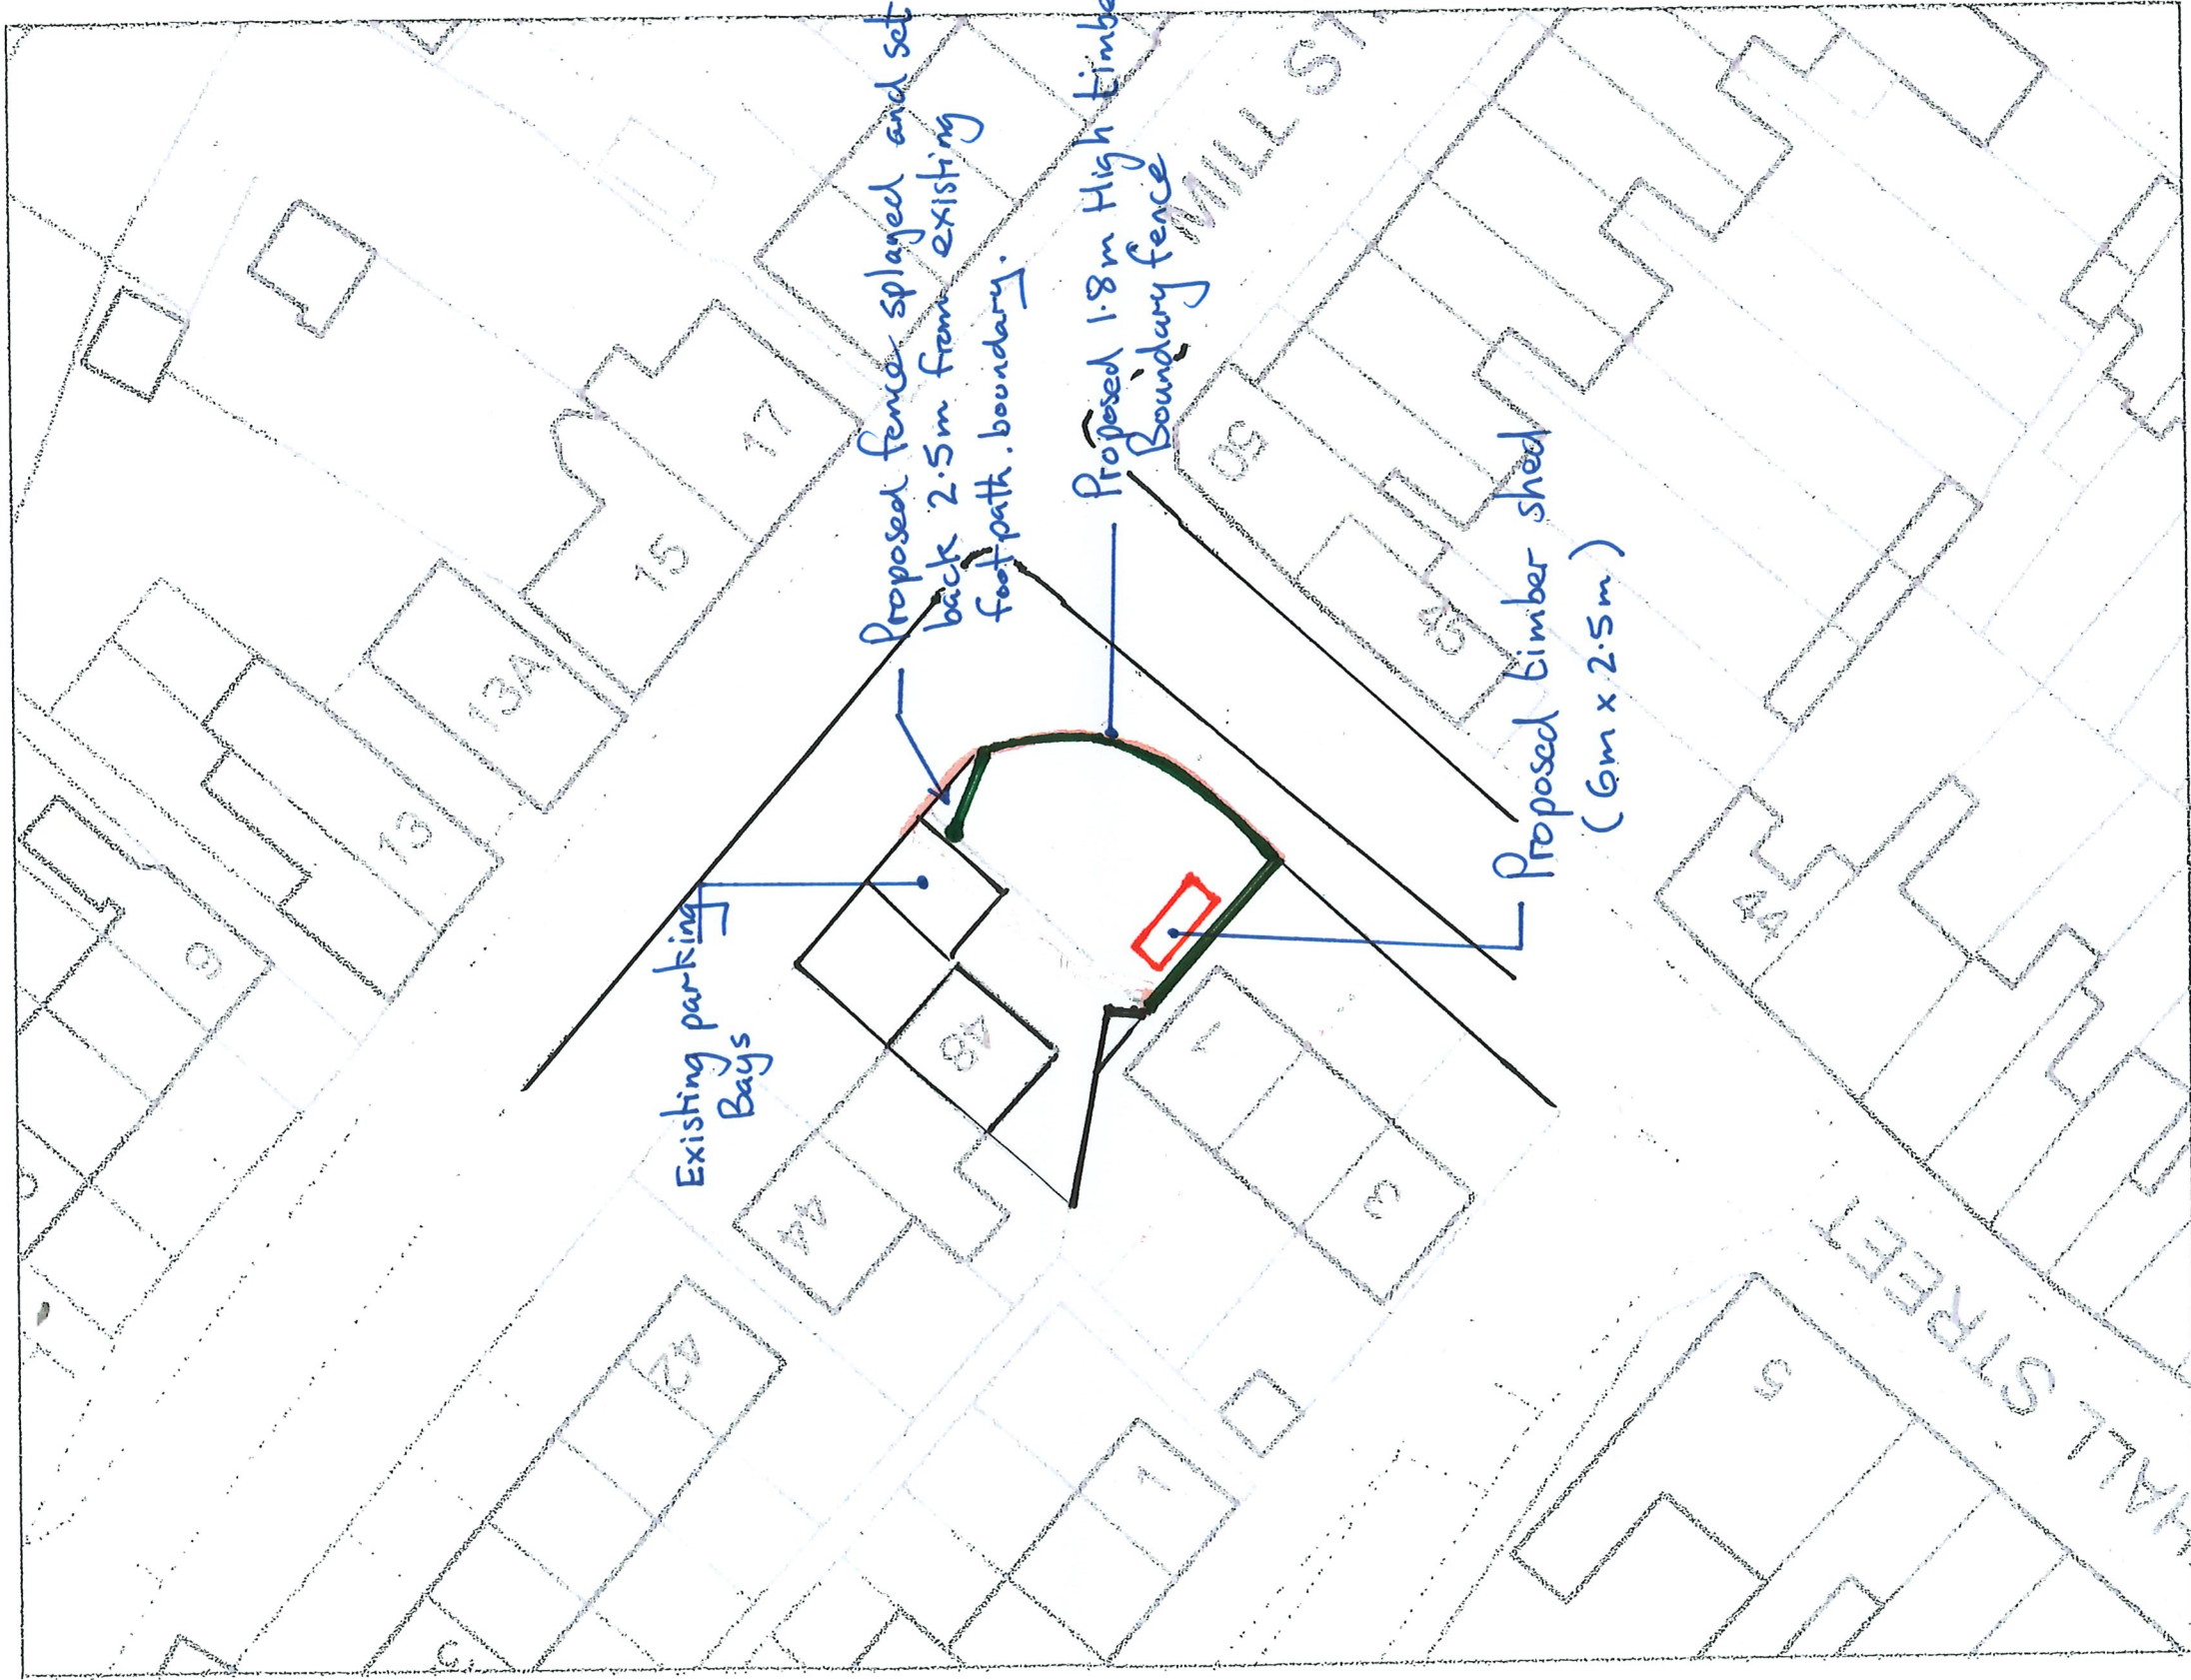

48 Mill Street

Newport City Homes
Nexus House, Mission Court
Newport, NP20 2DW

Scale: 1:500
Date Created: 24.09.2021