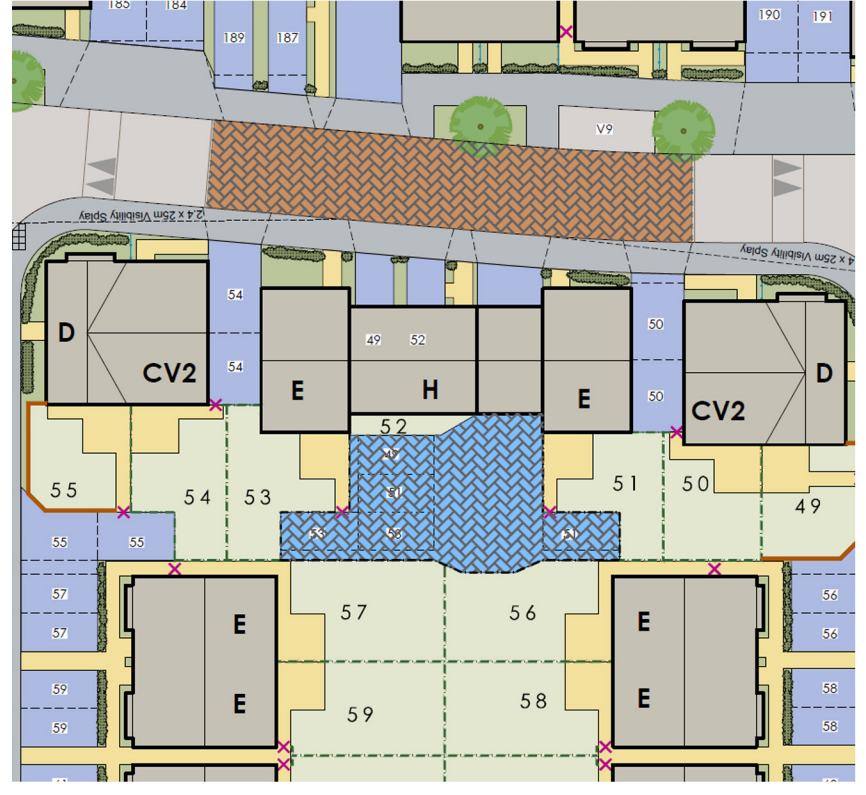

Underpass Parking Landscape Planting Plan

Landscape Areas adjacent parking to be planted with mulched soil and Vinca Major planted at 300mm centres. Due to the small areas and depth of haunching from surrounding hardstanding its been difficult to grow plants in these small areas which has been proven under phase 2.