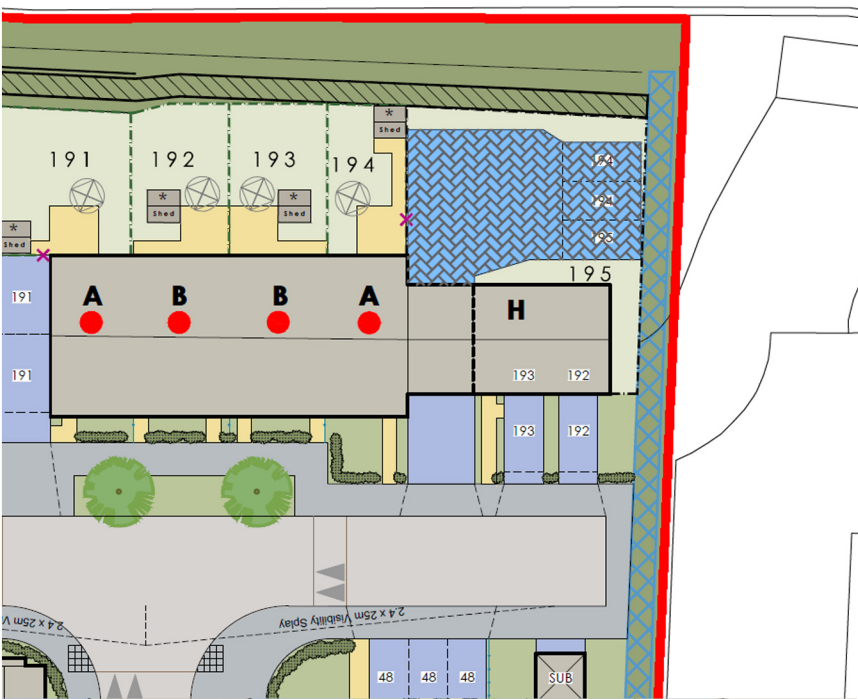

Underpass Parking Landscape Planting Plan

Landscape Areas adjacent parking to be planted with mulched soil and Vinca Major planted at 300mm centres. Due to the small areas and depth of haunching from surrounding hardstanding its been difficult to grow plants in these small areas which has been proven under phase 2.