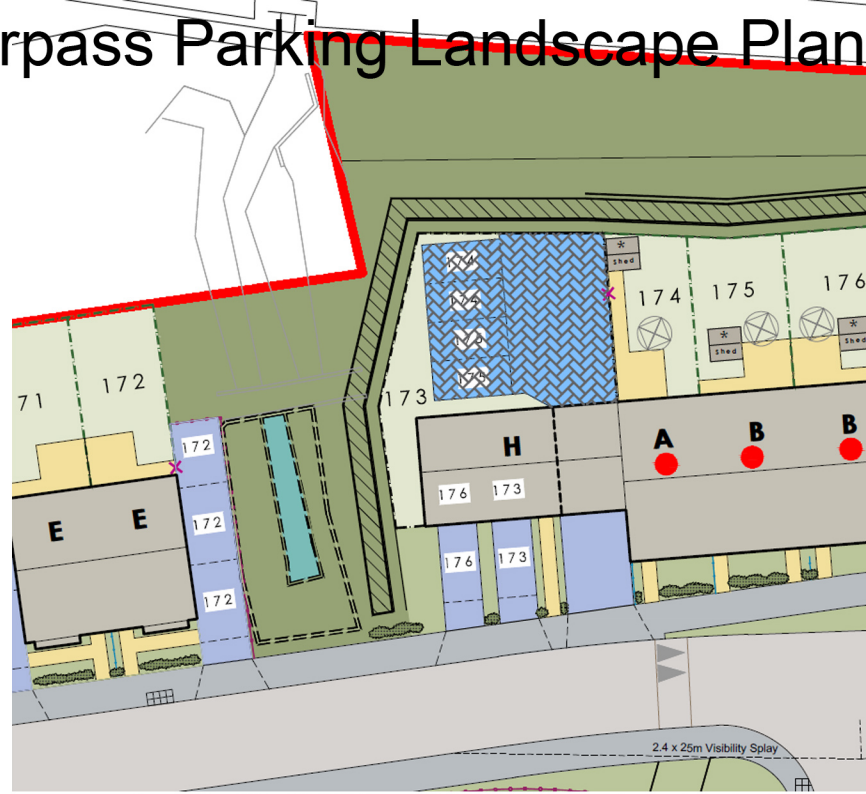

Underpass Parking Landscape Planting Plan

Landscape Areas adjacent parking to be planted with mulched soil and Vinca Major planted at 300mm centres. Due to the small areas and depth of haunching from surrounding hardstanding its been difficult to grow plants in these small areas which has been proven under phase 2.