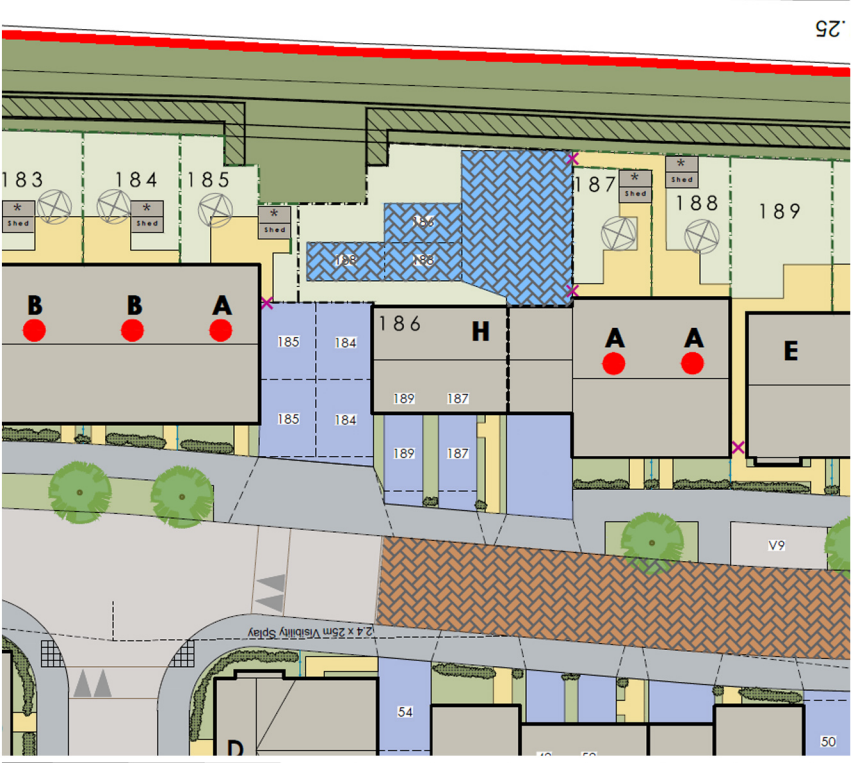

Underpass Parking Landscape Planting Plan

Landscape Areas adjacent parking to be planted with mulched soil and Vinca Major planted at 300mm centres. Due to the small areas and depth of haunching from surrounding hardstanding its been difficult to grow plants in these small areas which has been proven under phase 2.