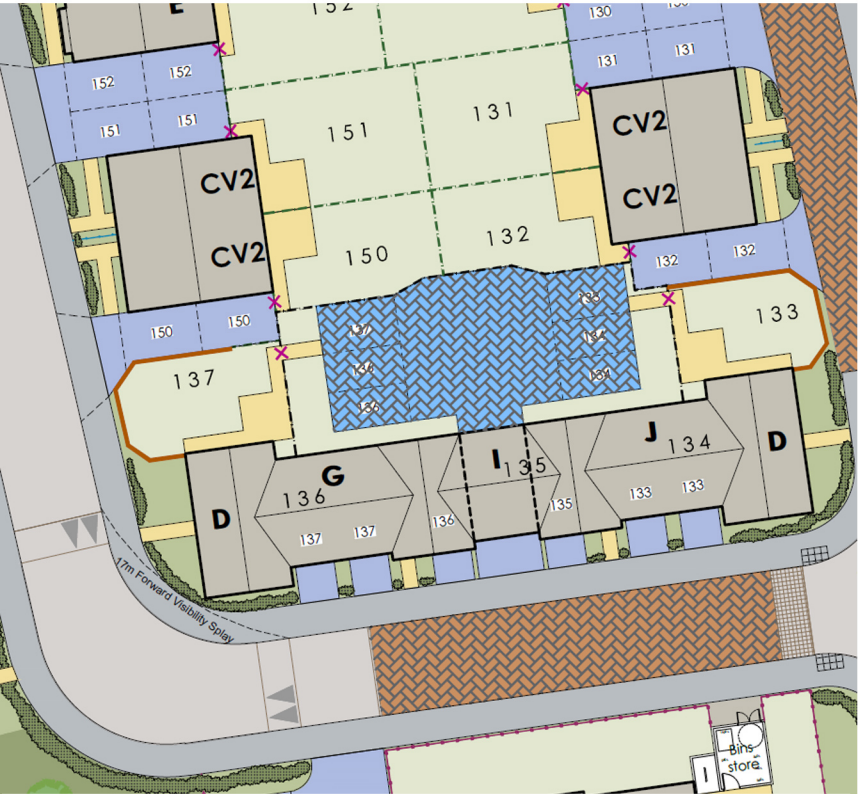

Underpass Parking Landscape Planting Plan

Landscape Areas adjacent parking to be planted with mulched soil and Vinca Major planted at 300mm centres. Due to the small areas and depth of haunching from surrounding hardstanding its been difficult to grow plants in these small areas which has been proven under phase 2.