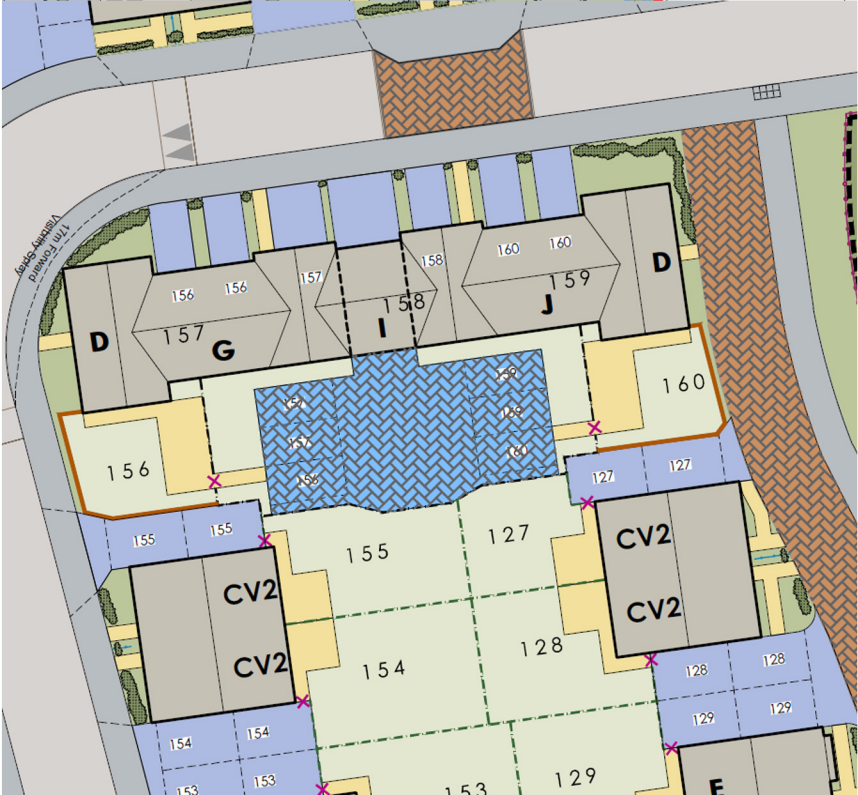

Underpass Parking Landscape Planting Plan

Landscape Areas adjacent parking to be planted with mulched soil and Vinca Major planted at 300mm centres. Due to the small areas and depth of haunching from surrounding hardstanding its been difficult to grow plants in these small areas which has been proven under phase 2.