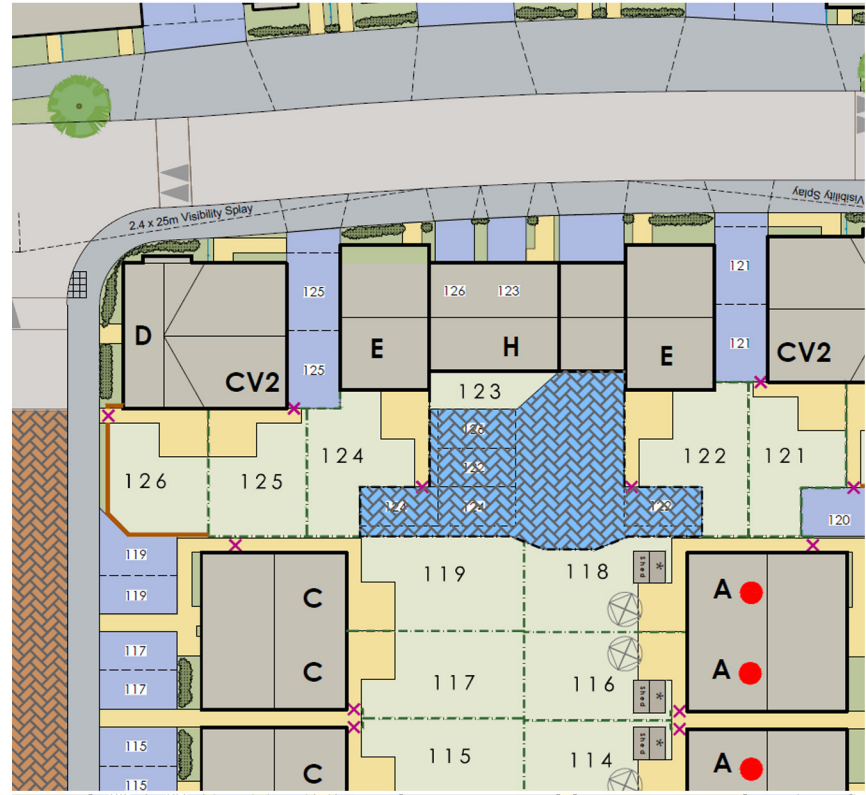

Underpass Parking Landscape Planting Plan

Landscape Areas adjacent parking to be planted with mulched soil and Vinca Major planted at 300mm centres. Due to the small areas and depth of haunching from surrounding hardstanding its been difficult to grow plants in these small areas which has been proven under phase 2.