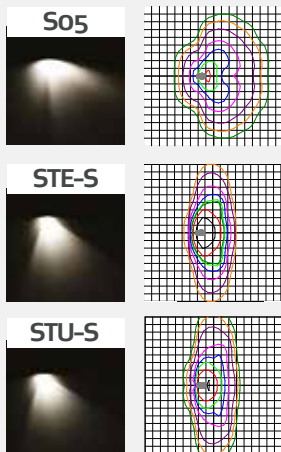

Kingfisher Lighting

Datasheet

Italo Street

Specification Text

The luminaire shall be manufactured from high pressure die-cast aluminium. It shall have an LED efficacy of up to 141.8 luminaire lm/W and will be capable of producing up to 38,480 luminaire lumens at 4000K with a CRI >70.

A number of optics will be available and the luminaire will be rated at IP66 and IK09. The optical design will be a reflector-based optic with glass screen.

Specification

Weight:	6.8-19 kg
Windage:	Italo 1: 0.05-0.18m ² Italo 2: 0.08-0.3m ² Italo 3: 0.1-0.4m ²
Material:	Die-cast aluminium
Paint Finish:	Graphite grey

Key Features

- 525mA & 700mA
- Efficacy 141.8 luminaire lm/W
- 4000K, CRI >70
- Lifetime >100,000hr L80
- Post-top 76mm, side-entry 76mm
- Driver included

Dimensions

Optics

Street Optics Data

Optic Family		STU-M/ STU-S / SV / SO5		STE-M / STE-S / STW	
Modules	Drive current	Lumen output	Power (W)	Lumen output	Power (W)
1	525mA	1880	16W	2510	20.5W
1	700mA	2420	21.5W	3270	28W
2	525mA	3690	30.5W	5160	39W
2	700mA	4720	40W	6530	52W
3	525mA	5530	39W	7490	57W
3	700mA	7030	58W	9420	76W
4	525mA	7150	57W	9950	76W
4	700mA	8990	76W	12550	102W
5	525mA	9430	72W	12720	95W
5	700mA	11890	95W	15950	127W
6	525mA	11110	85W	15170	112W
6	700mA	14070	114W	19040	150W
7	525mA	12920	99W	17590	131W
7	700mA	16290	132W	22130	175W
8	525mA	14750	113W	20030	150W
8	700mA	18580	151W	25180	201W
9	525mA	16900	128W	22720	169W
9	700mA	21440	172W	28680	228W
10	525mA	18650	143W	25190	188W
10	700mA	23730	191W	31710	253W
11	525mA	20470	157W	27740	207W
11	700mA	26070	210W	35040	278W
12	525mA	22320	172W	30310	227W
12	700mA	28420	230W	38480	304W
13	525mA	24180	187W	32840	247W
13	700mA	30750	249W		
14	525mA	26040	200W	35250	266W
14	700mA	33010	268W		
15	525mA	27860	213W	37500	284W
15	700mA	35170	286W		