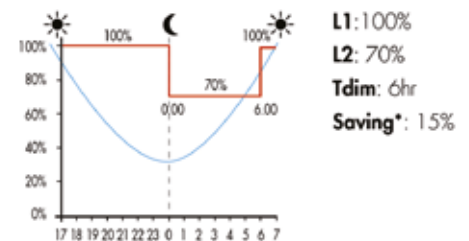

*Saving in relation to the fixed power version.

** Fixed = No dimming profile programmed
Dim. Enabled = Dimming profile enabled