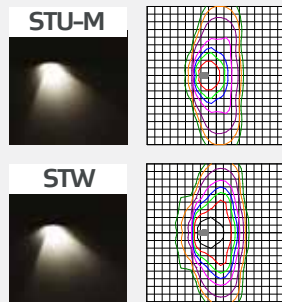

Kingfisher Lighting

Datasheet

Italo Street

Specification Text

The luminaire shall be manufactured from high pressure die-cast aluminium. It shall have an LED efficacy of up to 141.8 luminaire lm/W and will be capable of producing up to 38,480 luminaire lumens at 4000K with a CRI >70.

A number of optics will be available and the luminaire will be rated at IP66 and IK09. The optical design will be a reflector-based optic with glass screen.

Specification

Weight:	6.8-19 kg
Windage:	Italo 1: 0.05-0.18m ² Italo 2: 0.08-0.3m ² Italo 3: 0.1-0.4m ²
Material:	Die-cast aluminium
Paint Finish:	Graphite grey

Key Features

- 525mA & 700mA
- Efficacy 141.8 luminaire lm/W
- 4000K, CRI >70
- Lifetime >100,000hr L80
- Post-top 76mm, side-entry 76mm
- Driver included

Dimensions

Optics

Street Optics Data

Optic Family		STU-M/ STU-S / SV / SO5		STE-M / STE-S / STW	
Modules	Drive current	Lumen output	Power (W)	Lumen output	Power (W)
1	525mA	1880	16W	2510	20.5W
1	700mA	2420	21.5W	3270	28W
2	525mA	3690	30.5W	5160	39W
2	700mA	4720	40W	6530	52W
3	525mA	5530	39W	7490	57W
3	700mA	7030	58W	9420	76W
4	525mA	7150	57W	9950	76W
4	700mA	8990	76W	12550	102W
5	525mA	9430	72W	12720	95W
5	700mA	11890	95W	15950	127W
6	525mA	11110	85W	15170	112W
6	700mA	14070	114W	19040	150W
7	525mA	12920	99W	17590	131W
7	700mA	16290	132W	22130	175W
8	525mA	14750	113W	20030	150W
8	700mA	18580	151W	25180	201W
9	525mA	16900	128W	22720	169W
9	700mA	21440	172W	28680	228W
10	525mA	18650	143W	25190	188W
10	700mA	23730	191W	31710	253W
11	525mA	20470	157W	27740	207W
11	700mA	26070	210W	35040	278W
12	525mA	22320	172W	30310	227W
12	700mA	28420	230W	38480	304W
13	525mA	24180	187W	32840	247W
13	700mA	30750	249W		
14	525mA	26040	200W	35250	266W
14	700mA	33010	268W		
15	525mA	27860	213W	37500	284W
15	700mA	35170	286W		