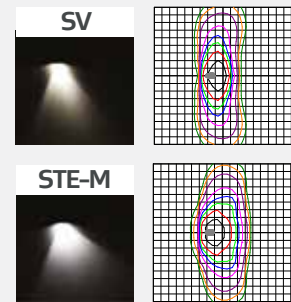

Kingfisher Lighting

Datasheet

Italo Street

Specification Text

The luminaire shall be manufactured from high pressure die-cast aluminium. It shall have an LED efficacy of up to 141.8 luminaire lm/W and will be capable of producing up to 38,480 luminaire lumens at 4000K with a CRI >70.

A number of optics will be available and the luminaire will be rated at IP66 and IK09. The optical design will be a reflector-based optic with glass screen.

Specification

Weight:	6.8-19 kg
Windage:	Italo 1: 0.05-0.18m ² Italo 2: 0.08-0.3m ² Italo 3: 0.1-0.4m ²
Material:	Die-cast aluminium
Paint Finish:	Graphite grey

Key Features

- 525mA & 700mA
- Efficacy 141.8 luminaire lm/W
- 4000K, CRI >70
- Lifetime >100,000hr L80
- Post-top 76mm, side-entry 76mm
- Driver included

Dimensions

Optics

Street Optics Data

Optic Family		STU-M/ STU-S / SV / SO5		STE-M / STE-S / STW	
Modules	Drive current	Lumen output	Power (W)	Lumen output	Power (W)
1	525mA	1880	16W	2510	20.5W
1	700mA	2420	21.5W	3270	28W
2	525mA	3690	30.5W	5160	39W
2	700mA	4720	40W	6530	52W
3	525mA	5530	39W	7490	57W
3	700mA	7030	58W	9420	76W
4	525mA	7150	57W	9950	76W
4	700mA	8990	76W	12550	102W
5	525mA	9430	72W	12720	95W
5	700mA	11890	95W	15950	127W
6	525mA	11110	85W	15170	112W
6	700mA	14070	114W	19040	150W
7	525mA	12920	99W	17590	131W
7	700mA	16290	132W	22130	175W
8	525mA	14750	113W	20030	150W
8	700mA	18580	151W	25180	201W
9	525mA	16900	128W	22720	169W
9	700mA	21440	172W	28680	228W
10	525mA	18650	143W	25190	188W
10	700mA	23730	191W	31710	253W
11	525mA	20470	157W	27740	207W
11	700mA	26070	210W	35040	278W
12	525mA	22320	172W	30310	227W
12	700mA	28420	230W	38480	304W
13	525mA	24180	187W	32840	247W
13	700mA	30750	249W		
14	525mA	26040	200W	35250	266W
14	700mA	33010	268W		
15	525mA	27860	213W	37500	284W
15	700mA	35170	286W		