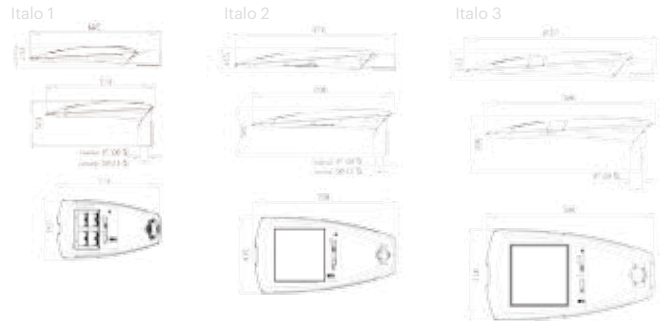

Kingfisher Lighting

Datasheet

Italo Street

Specification Text

The luminaire shall be manufactured from high pressure die-cast aluminium. It shall have an LED efficacy of up to 141.8 luminaire lm/W and will be capable of producing up to 38,480 luminaire lumens at 4000K with a CRI >70.

A number of optics will be available and the luminaire will be rated at IP66 and IK09. The optical design will be a reflector-based optic with glass screen.

Specification

Weight:	6.8-19 kg
Windage:	Italo 1: 0.05-0.18m ² Italo 2: 0.08-0.3m ² Italo 3: 0.1-0.4m ²
Material:	Die-cast aluminium
Paint Finish:	Graphite grey

Key Features

- 525mA & 700mA
- Efficacy 141.8 luminaire lm/W
- 4000K, CRI >70
- Lifetime >100,000hr L80
- Post-top 76mm, side-entry 76mm
- Driver included

Dimensions

Optics

Street Optics Data

Optic Family		STU-M/ STU-S / SV / SO5		STE-M / STE-S / STW	
Modules	Drive current	Lumen output	Power (W)	Lumen output	Power (W)
1	525mA	1880	16W	2510	20.5W
1	700mA	2420	21.5W	3270	28W
2	525mA	3690	30.5W	5160	39W
2	700mA	4720	40W	6530	52W
3	525mA	5530	39W	7490	57W
3	700mA	7030	58W	9420	76W
4	525mA	7150	57W	9950	76W
4	700mA	8990	76W	12550	102W
5	525mA	9430	72W	12720	95W
5	700mA	11890	95W	15950	127W
6	525mA	11110	85W	15170	112W
6	700mA	14070	114W	19040	150W
7	525mA	12920	99W	17590	131W
7	700mA	16290	132W	22130	175W
8	525mA	14750	113W	20030	150W
8	700mA	18580	151W	25180	201W
9	525mA	16900	128W	22720	169W
9	700mA	21440	172W	28680	228W
10	525mA	18650	143W	25190	188W
10	700mA	23730	191W	31710	253W
11	525mA	20470	157W	27740	207W
11	700mA	26070	210W	35040	278W
12	525mA	22320	172W	30310	227W
12	700mA	28420	230W	38480	304W
13	525mA	24180	187W	32840	247W
13	700mA	30750	249W		
14	525mA	26040	200W	35250	266W
14	700mA	33010	268W		
15	525mA	27860	213W	37500	284W
15	700mA	35170	286W		